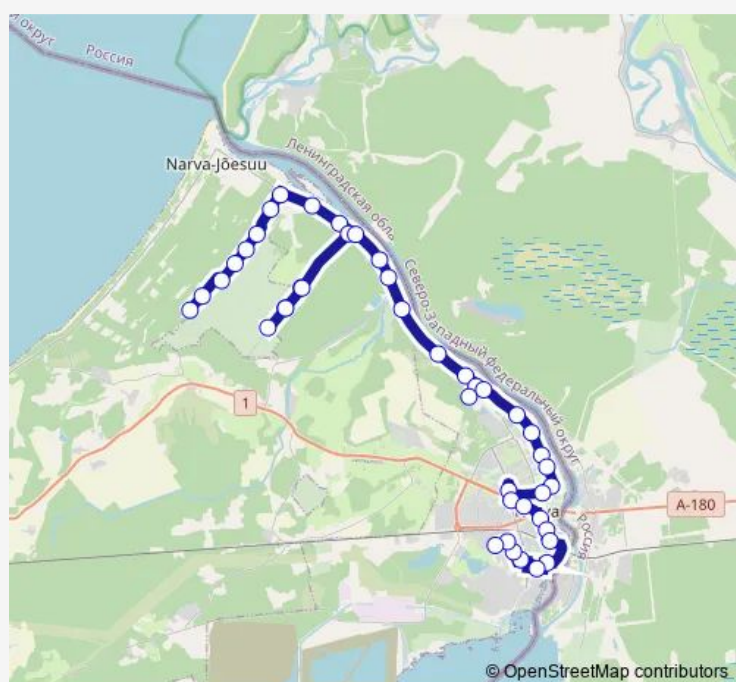

### Route schedule

Augametsa — Paemurru

Monday 06:55

Tuesday 06:55

Wednesday 06:55

Thursday 06:55

Friday 06:55

Saturday —

### Route info

Direction: Augametsa

Stops: 43

Trip Duration: 1 hour 6 min

3b — Augametsa - Kevade - Kangelaste maja - Jaam - Paemurru

Progress suvilad

Peetri rist suunas Siivertsi

Siivertsi