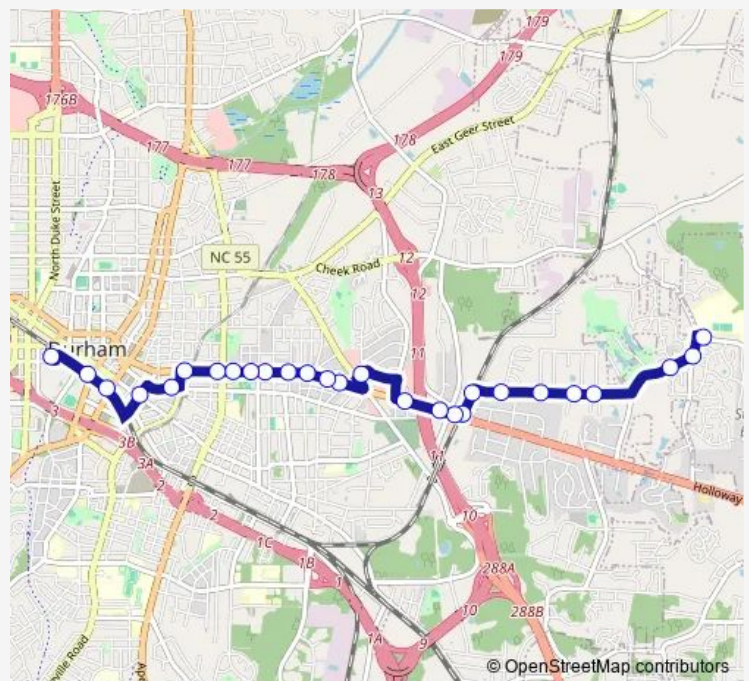

Holloway St at Southerland St (Wb)

Holloway St at Herbert St (Wb)

Raynor St at The Village (Wb)

Holloway St at Brye St (Wb)

Holloway St at Bunn Terrace

Holloway St at Alma St

Holloway St at Driver St (Wb)

Holloway St at Hyde Park Ave (Wb)

Holloway St at Chester St

Holloway St at Alston Ave (Wb)

Holloway St at Elm St (Wb)

Route schedule

Freeman Rd at Clayton Rd (Southern Hs) — Durham Station

Monday	05:13-00:01 ⁺¹
Tuesday	05:13-00:01 ⁺¹
Wednesday	05:13-00:01 ⁺¹
Thursday	05:13-00:01 ⁺¹
Friday	05:13-00:01 ⁺¹
Saturday	05:13-00:01 ⁺¹
Sunday	07:01-21:01

Route info

Direction: Freeman Rd at Clayton Rd (Southern Hs)

Stops: 27

Trip Duration: 0 hour 24 min

3B — 3B: Holloway St – Village – Southern Hs

Holloway St at Elizabeth St (Wb)

Liberty St at Elizabeth St (Wb)

Sunday 06:41-20:30

Route info

Direction: Durham Station

Stops: 34

Trip Duration: 0 hour 28 min

Holloway St at Ganyard Farm Way (Dollar

Holloway St at Durham Ridge Assisted Liv

NC 98 at Little Wonders