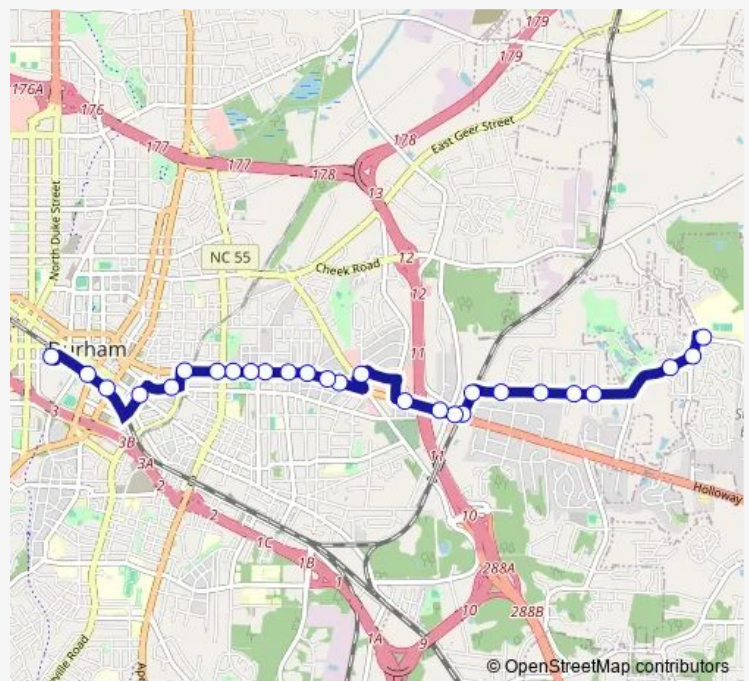

Thursday 05:13-00:01⁺¹

Friday 05:13-00:01⁺¹

Saturday 05:13-00:01⁺¹

Sunday 07:01-21:01

Route info

Direction: Freeman Rd at Clayton Rd (Southern Hs)

Stops: 27

Trip Duration: 0 hour 24 min

3b — 3B: Holloway St – Village – Southern Hs

Holloway St at Elizabeth St (Wb)

Liberty St at Elizabeth St (Wb)

Dillard St at E Main St (Urban Ministrie

Pettigrew St at Roxboro St (Wb)

Pettigrew St at Mangum St (Wb)

Durham Station

Direction

Durham Station — Freeman Rd at Clayton Rd (Southern Hs)

34 stops

[Open route schedule](#)

Durham Station

Pettigrew St at Mangum St (Eb)

Roxboro Rd at Liberty St

Route info

Direction: Durham Station

Stops: 34

Trip Duration: 0 hour 31 min

Holloway St at Ganyard Farm Way (Dollar

Holloway St at Durham Ridge Assisted Liv

NC 98 at Little Wonders

Mineral Springs Rd at Wake Forest Hwy