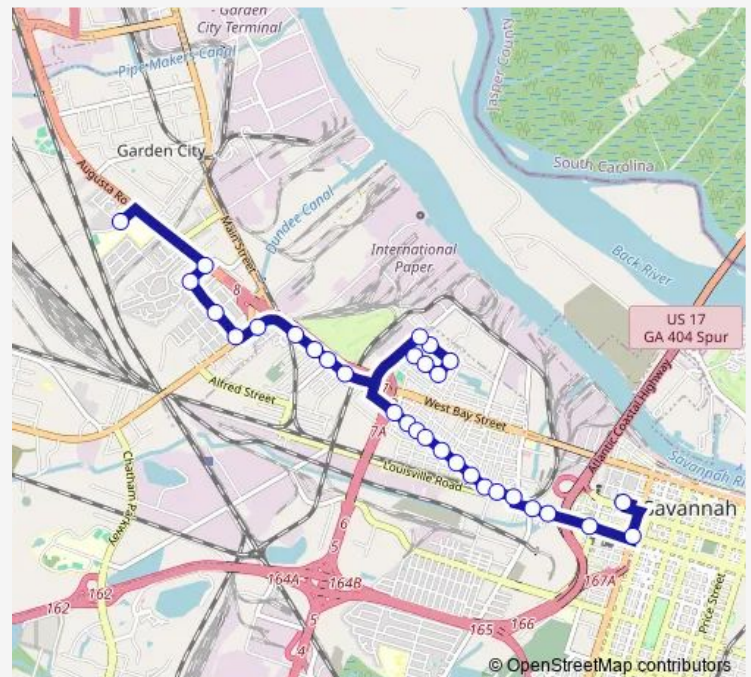

Augusta & Alexander Eb

Augusta & Baker Eb

Augusta & McIntyre Eb

Route schedule

Groves High School — JMR Transit Center

Monday 06:00-20:00

Tuesday 06:00-20:00

Wednesday 06:00-20:00

Thursday 06:00-20:00

Friday 06:00-20:00

Saturday 06:00-20:00

Sunday 07:00-19:00

Route info

Direction: Groves High School

Stops: 31

Trip Duration: 0 hour 28 min

3B — Augusta AVE/Garden City/Hudson Hill

Augusta & Chester Eb

Augusta & NEW Castle Eb

Augusta & Ferrill Eb

Augusta & Newell Eb

Augusta & E Lathrop Eb

Louisville & Stiles Eb

Louisville & Rothwell Eb

Louisville & W Boundary Eb

MLK & Liberty Nb

JMR Transit Center

Direction

JMR Transit Center — Groves High School

42 stops

[Open route schedule](#)

JMR Transit Center