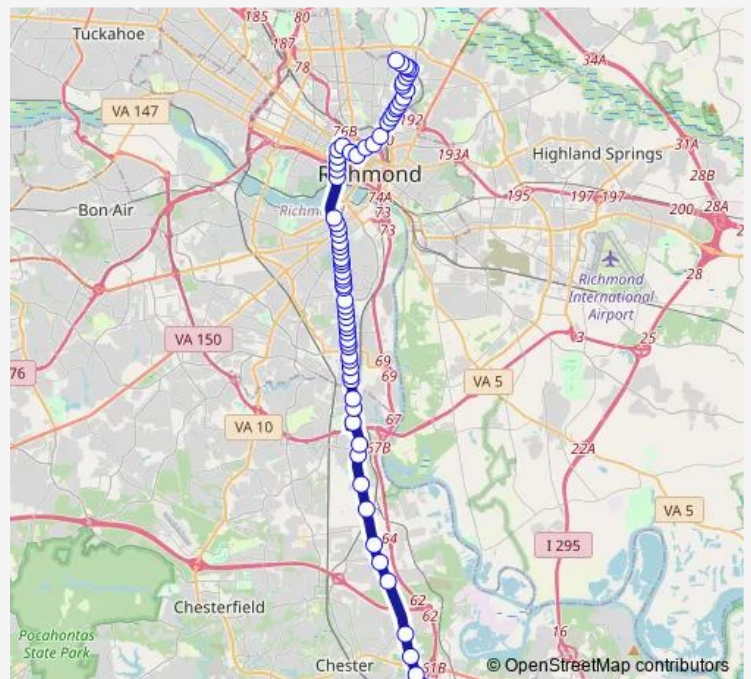

Bus 3b Highland Park/U.S. 1/Brightpoint

[Go to website](#)

Direction
 Weir & Brightpoint — Highland + Missouri
 73 stops
[Open route schedule](#)

- Weir & Brightpoint
- Route 1 & Weir Nb
- Route 1 at Bermuda Square Nb
- Route 1 & Crestway Nb
- Route 1 & Osborne Nb
- Route 1 & Wonderview Nb
- Route 1 & Galena Nb
- Route 1 & Willis Nb
- Route 1 & Gettings Nb
- Route 1 btwn Alcott and Elliham
- Route 1 btwn Alfalfa and Sherbourne Nb
- Route 1 & Marina Dr
- Route 1 & Food Lion
- Route 1 & Cogbill
- Route 1 + 4631 Falling Creek
- Richmond HWY + Walmsley Boulevard
- Richmond HWY + Calverton
- Richmond HWY + Dale
- Richmond HWY + Sisco
- Richmond HWY + Courtland
- Richmond HWY + Bells

Route schedule
 Weir & Brightpoint — Highland + Missouri

Monday	05:11-20:04
Tuesday	05:11-20:04
Wednesday	05:11-20:04
Thursday	05:11-20:04
Friday	05:11-20:04
Saturday	06:13-20:04
Sunday	—

Route info
 Direction: Weir & Brightpoint
 Stops: 73
 Trip Duration: 1 hour 14 min

3b — Highland Park/U.S. 1/Brightpoint

Richmond HWY + Alexander

Richmond HWY + Lambert

Richmond HWY + Ruffin

Richmond HWY + Summer Hill

Richmond HWY + Terminal

Richmond HWY + Lumpkin

Richmond HWY + Yorktown

Richmond HWY + Atwell

Richmond HWY + Bellmeade

Richmond HWY + Webber

Richmond HWY + Oakland

Richmond HWY + Mimosa

Richmond HWY + 1500

Richmond HWY + 1319

Richmond HWY + Halifax