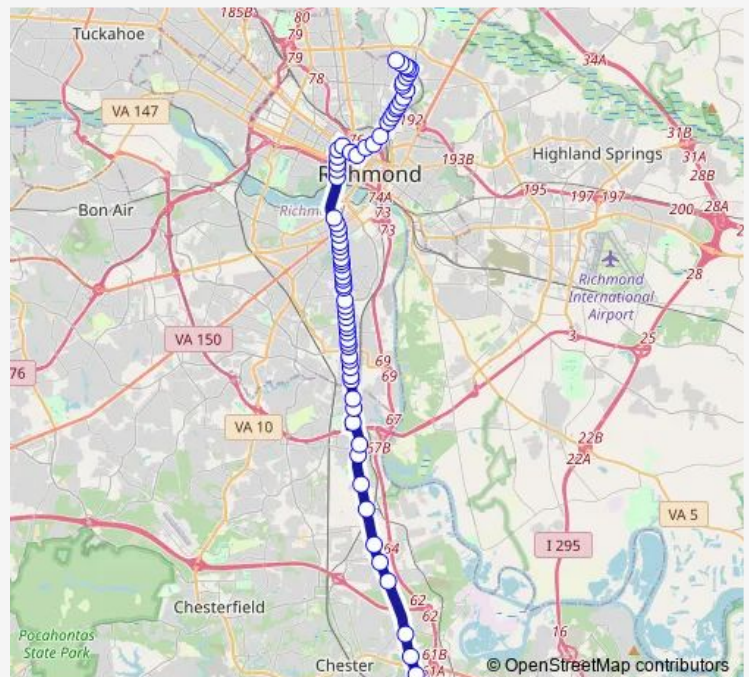

Route 1 btwn Alfalfa and Sherbourne Nb

Route 1 & Marina Dr

Route 1 & Food Lion

Route 1 & Cogbill

Route 1 + 4631 Falling Creek

Richmond HWY + Walmsley Boulevard

Richmond HWY + Calverton

Richmond HWY + Dale

Richmond HWY + Sisco

Richmond HWY + Courtland

Richmond HWY + Bells

Route schedule

Weir & Brightpoint — Highland + Missouri

Monday	05:11-20:04
Tuesday	05:11-20:04
Wednesday	05:11-20:04
Thursday	05:11-20:04
Friday	05:11-20:04
Saturday	06:13-20:04
Sunday	—

Route info

Direction: Weir & Brightpoint

Stops: 73

Trip Duration: 1 hour 14 min

3B — Highland Park/U.S. 1/Brightpoint

Richmond HWY + Alexander

Richmond HWY + Lambert

Richmond HWY + Ruffin

Richmond HWY + Summer Hill

Richmond HWY + Terminal

Richmond HWY + Lumpkin

Richmond HWY + Yorktown

Richmond HWY + Atwell

Richmond HWY + Bellmeade

Richmond HWY + Webber

Richmond HWY + Oakland