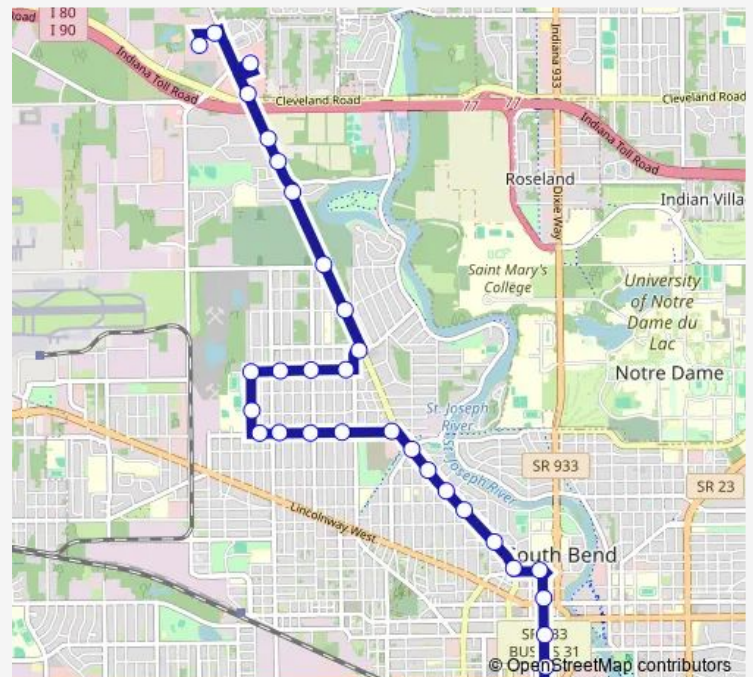

Lathrop at N. American Signs/Mccormick

Lathrop & Foundation

Ducomb Center Circle

Route schedule

South Street Station — Walmart

Monday 05:45-17:45

Tuesday 05:45-17:45

Wednesday 05:45-17:45

Thursday 05:45-17:45

Friday 05:45-17:45

Saturday —

Sunday —

Route info

Direction: South Street Station

Stops: 33

Trip Duration: 0 hour 30 min

Bendix & Cleveland

Bendix Dr at Aldi's

Meijer

Teachers Credit Union (on Portage)

Walmart

Direction

South Street Station — Walmart

31 stops

[Open route schedule](#)

South Street Station

Main & Wayne (out)

Main & Washington (out)

Main & Lasalle

Marion & Main

Marion & William

Portage & Pierce/Leland