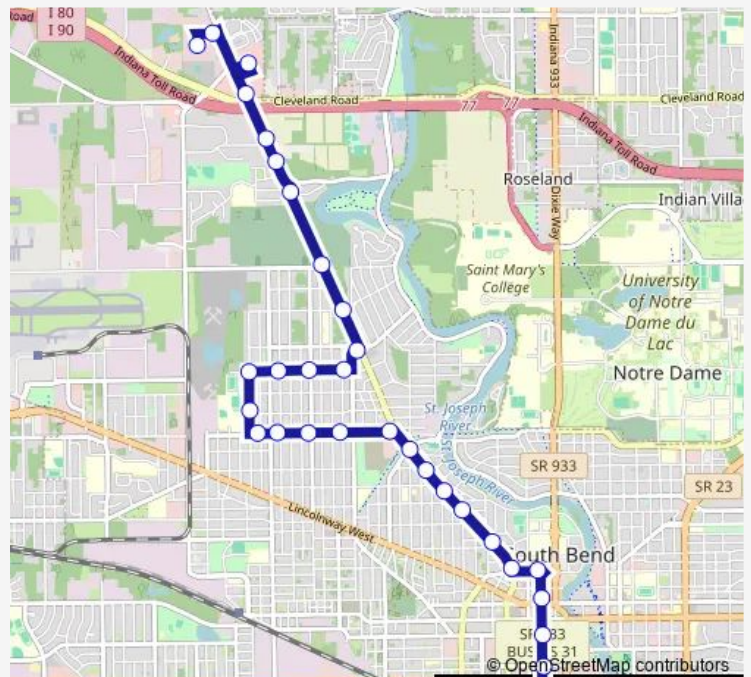

Lathrop at N. American Signs/Mccormick

Lathrop & Foundation

Ducomb Center Circle

Route schedule

South Street Station — Walmart

Monday 05:45-17:45

Tuesday 05:45-17:45

Wednesday 05:45-17:45

Thursday 05:45-17:45

Friday 05:45-17:45

Saturday —

Sunday —

Route info

Direction: South Street Station

Stops: 33

Trip Duration: 0 hour 30 min

■ 3B — Portage

Foundation Ct. & Foundation Dr.

Boland & Foundation

Boland Dr at Logan Industries

Boland & Kenmore (out)

Boland & Bendix (out)

Bendix & Sugar Maple Ln (south)

Bendix & Sugar Maple (north)

Bendix & Cleveland

Bendix Dr at Aldi's

Meijer

Teachers Credit Union (on Portage)

Walmart

Direction

South Street Station — Walmart

31 stops