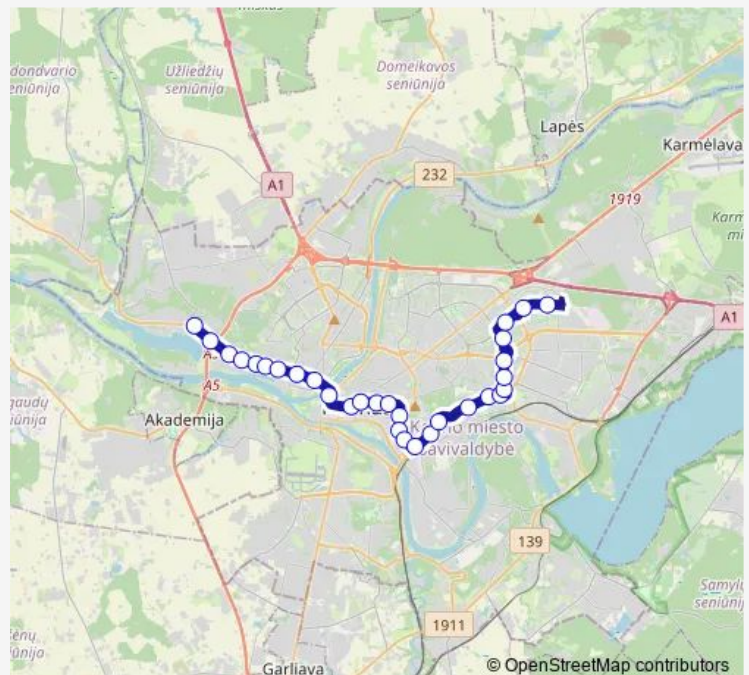

Slėnio g.

### Route schedule

Kaniūkai — Technologijų mokymo centras

Monday 04:49-22:15

Tuesday 04:49-22:15

Wednesday 04:49-22:15

Thursday 04:49-22:15

Friday 04:49-22:15

Saturday 06:07-22:00

### Route info

Direction: Kaniūkai

Stops: 30

Trip Duration: 0 hour 43 min

7 — Partizanų g. - Kaniūkai

Pašilės g.

6-asis fortas

Vienybės g.

## Route info

Direction: Kaniūkai

Stops: 22

Trip Duration: 0 hour 30 min

7 Trolleybus time schedules and route maps are available in an offline PDF at [busmaps.com](https://busmaps.com). Use the [busmaps.com](https://busmaps.com) website to see live bus times, train schedule or subway schedule, and step-by-step directions for all public transit in Kaunas