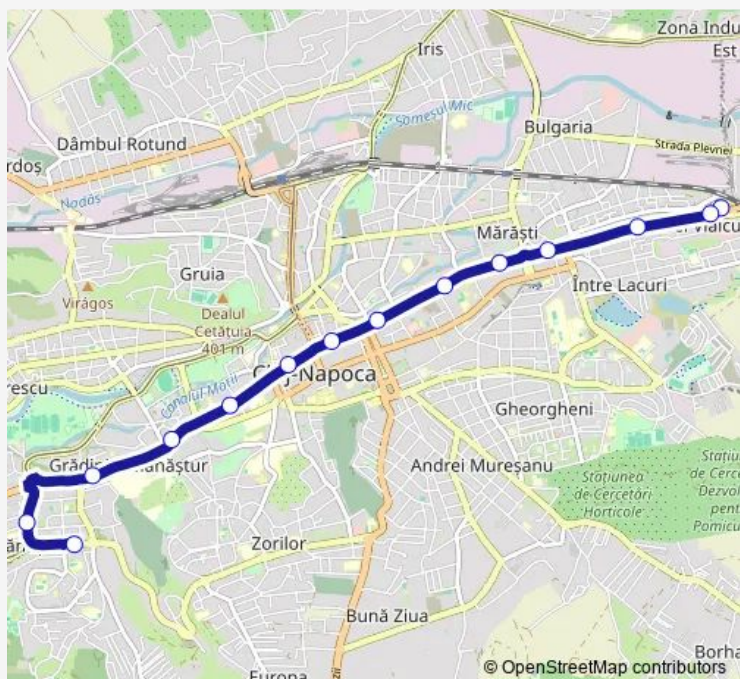

Fabrica de Bere

Grădini Mănătur

Ion Meter

Izlazului

Route schedule

Disp. Ira — Izlazului

Monday 06:00-18:08

Tuesday 06:00-18:08

Wednesday 06:00-18:08

Thursday 06:00-18:08

Friday 06:00-18:08

Saturday —

Sunday —

Route info

Direction: Disp. Ira

Stops: 14

Trip Duration: 0 hour 35 min

7 — Str. Aurel Vlaicu - Str. Izlazului

Direction

Izlazului — Disp. Ira

13 stops

[Open route schedule](#)

Izlazului

Calea Mănătur

Thursday 06:27-18:38

Friday 06:27-18:38

Saturday —

Sunday —

Route info

Direction: Izlazului

Stops: 13

Trip Duration: 0 hour 40 min