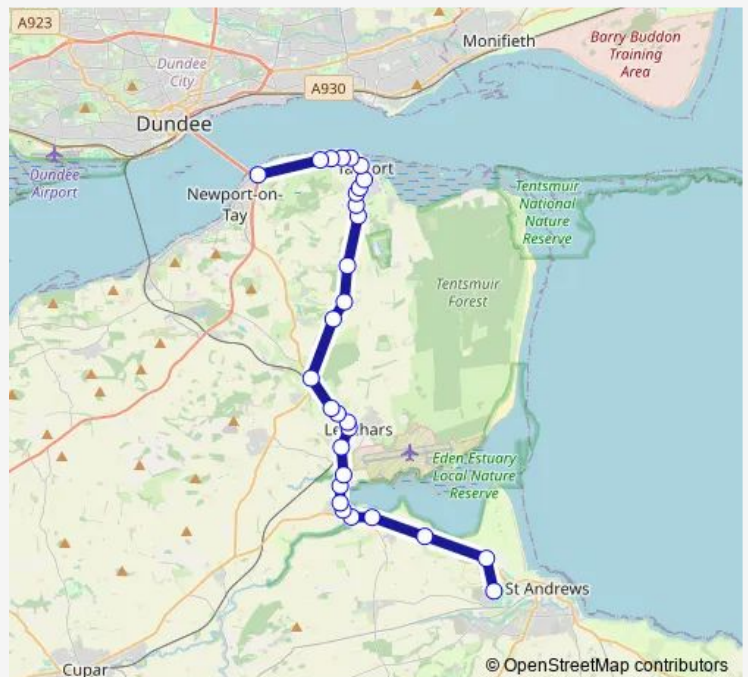

Bus MD10

[Go to website](#)

Direction

New Madras College — South Access

29 stops

[Open route schedule](#)

- New Madras College
- Strathtyrum Golf Course
- Easter Kincaple Farm
- Edenside
- Guardbridge Hotel
- Mills Building
- Ashgrove Buildings
- Innerbridge Street
- Toll Road
- Station Road
- St Bunyan's Place
- Fern Place
- Cemetery
- Castle Farm Road End
- Tayport Road
- Craigie Farm
- Vicarsford Farm
- Morton Farm
- Garpit Farm
- South Toll Cottage
- Sandyhill Road

Route schedule

New Madras College — South Access

Monday	14:57
Tuesday	15:57
Wednesday	14:57
Thursday	15:57
Friday	13:07
Saturday	—
Sunday	—

Route info

Direction: New Madras College

Stops: 29

Trip Duration: 0 hour 30 min

■ MD10

BusMaps

Banknowe Drive

Library

Victoria Road

Braid Road

Quarry Road

Scotsraig Drive

Ferry Port on Craig Cemetery

South Access

Direction

South Access — New Madras College

29 stops

[Open route schedule](#)

South Access

Ferry Port on Craig Cemetery