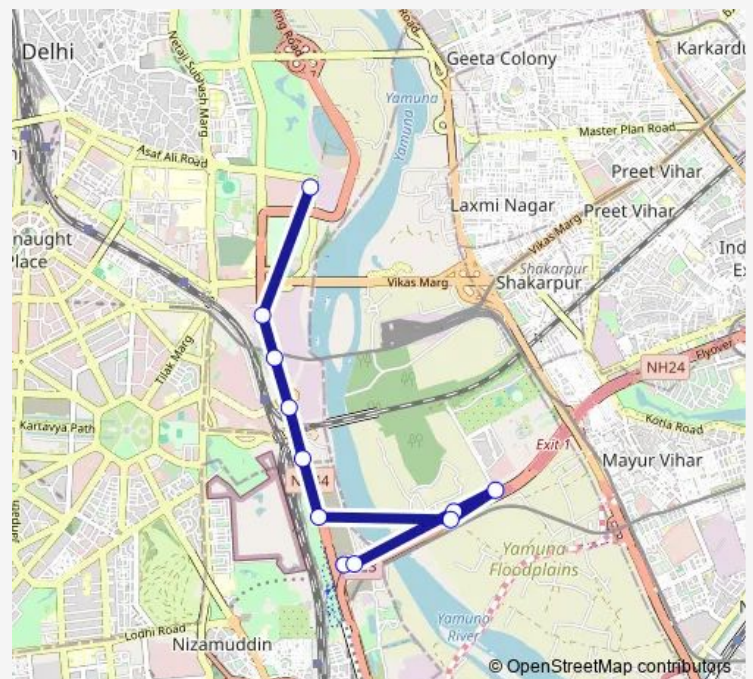

Bus 770alinkstlup

[Go to website](#)

Direction

Millennium Depot Gate 7 — Delhi Sachivalaya (Raj Ghat Power House)

11 stops

[Open route schedule](#)

Millennium Depot Gate 7

Nizamuddin Road Bridge

Delhi Sachivalaya (Raj Ghat Power House)

Route schedule

Millennium Depot Gate 7 — Delhi Sachivalaya (Raj Ghat Power House)

Monday 04:53-16:44

Tuesday 04:53-16:44

Wednesday 04:53-16:44

Thursday 04:53-16:44

Friday 04:53-16:44

Saturday 04:53-16:44

Sunday 04:53-16:44

Route info

Direction: Millennium Depot Gate 7

Stops: 11

Trip Duration: 0 hour 31 min

770alinkstlup

BusMaps