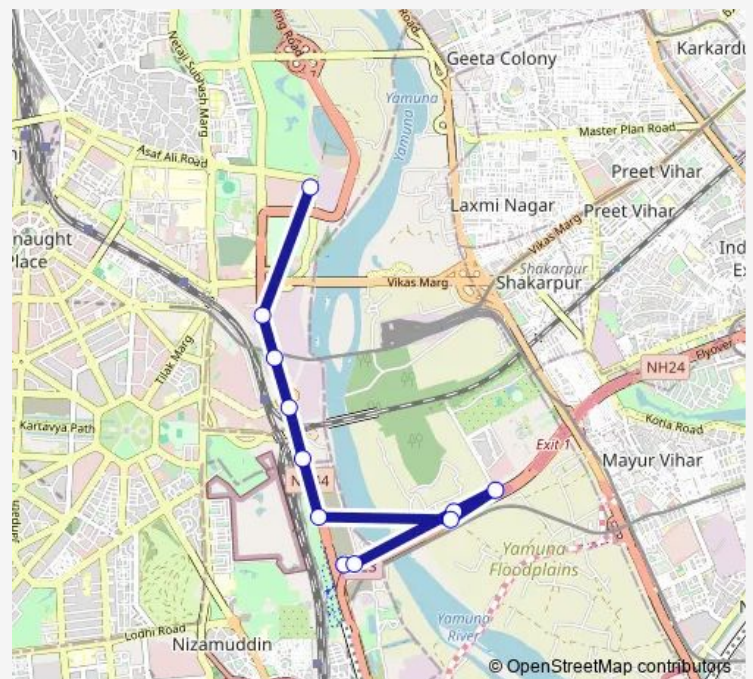

### Route schedule

Millennium Depot Gate 7 — Delhi Sachivalaya (Raj Ghat Power House)

Monday 04:53-16:44

Tuesday 04:53-16:44

Wednesday 04:53-16:44

Thursday 04:53-16:44

Friday 04:53-16:44

Saturday 04:53-16:44

Sunday 04:53-16:44

### Route info

Direction: Millennium Depot Gate 7

Stops: 11

Trip Duration: 0 hour 31 min

770alinkstlup

BusMaps

Bus time schedules and route maps are available in an offline PDF at [busmaps.com](https://busmaps.com). Use the [busmaps.com](https://busmaps.com) website to see live bus times, train schedule or subway schedule, and step-by-step directions for all public transit in New Delhi