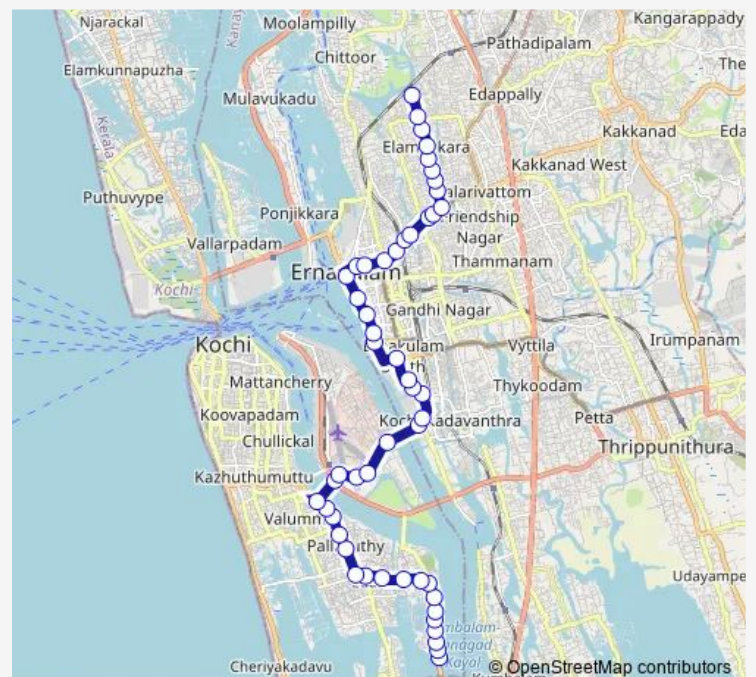

Thursday 06:00

Friday 06:00

Saturday 06:00

Sunday 06:00

Route info

Direction: Edakochi

Stops: 51

Trip Duration: 1 hour 0 min

Edakochi ↔ Puthukkalavattom

Vathuruthy

Naval Base

Thevara Junction

Thevara

Atlantis

Cochin Shipyard Main Gate

Ravipuram