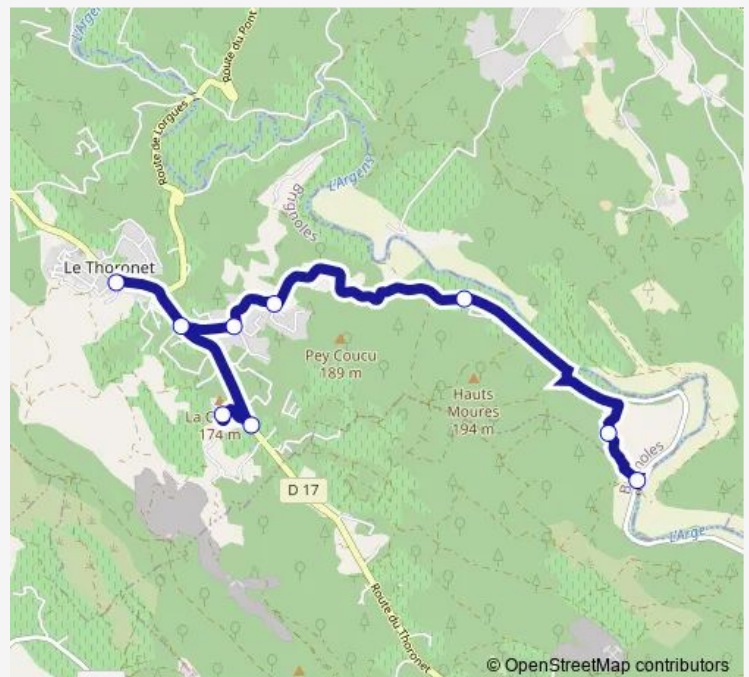

Route schedule

Place Louis Rainaud — Les Bertrands/Rd84

Monday	17:35
Tuesday	17:35
Wednesday	13:30
Thursday	17:35
Friday	17:35
Saturday	—
Sunday	—

Route info

Direction: Place Louis Rainaud

Stops: 9

Trip Duration: 0 hour 43 min

Direction

Place Louis Rainaud — Le Villard

9 stops

[Open route schedule](#)

Place Louis Rainaud

La Ponche

Eau de Vie

Terres Blanches

Route info

Direction: Les Fadons

Stops: 9

Trip Duration: 0 hour 45 min

Direction

Gourgue de Blanc — Place Louis Rainaud

9 stops

[Open route schedule](#)

Place Louis Rainaud

Route schedule

Gourgue de Blanc — Place Louis Rainaud

Monday	06:20
Tuesday	06:20
Wednesday	06:20
Thursday	06:20
Friday	06:20
Saturday	—
Sunday	—

Route info

Direction: Gourgue de Blanc

Stops: 9