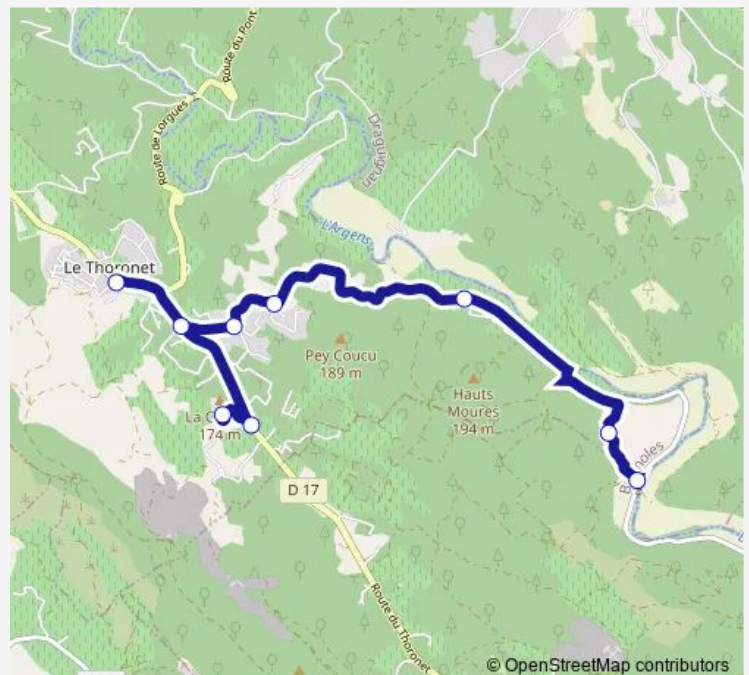

Route info

Direction: Place Louis Rainaud

Stops: 9

Trip Duration: 0 hour 43 min

Direction

Place Louis Rainaud — Le Villard

9 stops

[Open route schedule](#)

Saturday —

Sunday —

Route info

Direction: Place Louis Rainaud

Stops: 9

Trip Duration: 0 hour 43 min

Direction

Gourgue de Blanc — Place Louis Rainaud

Direction: Gourgue de Blanc

Stops: 9

Trip Duration: 0 hour 50 min

Direction

Les Fadons — Place Louis Rainaud

9 stops

[Open route schedule](#)

Les Fadons

Route schedule

Les Fadons — Place Louis Rainaud

Monday	06:25
Tuesday	06:25
Wednesday	06:25
Thursday	06:25
Friday	06:25
Saturday	—
Sunday	—

Route info

Direction: Les Fadons

Stops: 9

Trip Duration: 0 hour 45 min