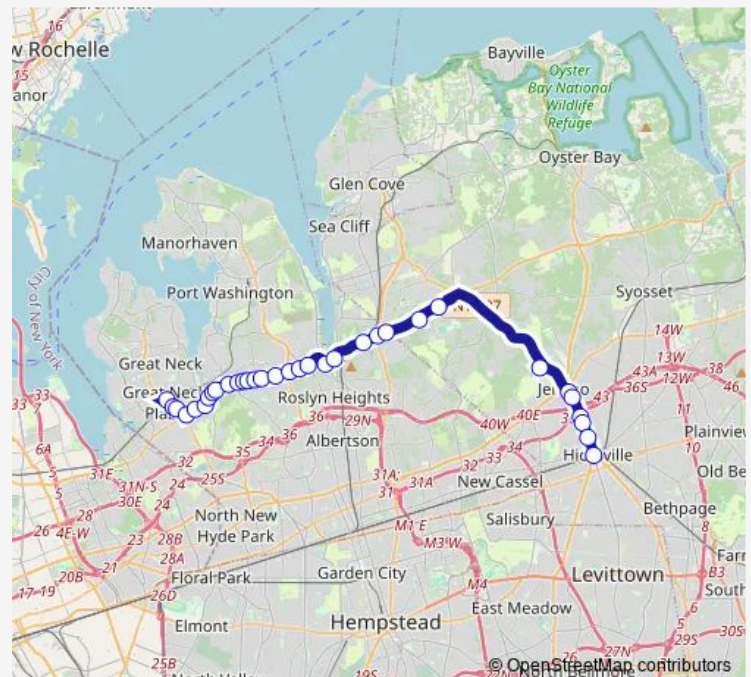

Mineola Av / Old Northern

Northern Blvd + Middle Neck Rd

Pt Washington BI / Northern

Route schedule

Hicksville Sta / Barclay — Great Neck Sta / South

Monday 04:56-22:09

Tuesday 04:56-21:14

Wednesday 04:56-21:14

Thursday 04:56-21:14

Friday 04:56-21:14

Saturday 05:58-22:09

Sunday 05:24-20:31

Route info

Direction: Hicksville Sta / Barclay

Stops: 36

Trip Duration: 0 hour 50 min

n20H — Northern BI / Cedar Swamp Rd

Americana Mall / Northern

Northern Blvd + Munsey Park School

Northern Blvd + Manhasset Woods Rd

Northern Blvd at #1615

North.Bvd +Manhasset Med Ctr #1554

Northern Blvd + Strathmore Rd

Route info

Direction: Great Neck Sta / South

Stops: 33

Trip Duration: 1 hour 12 min

LIU Post

Suny Old Westbury

N Broadway & Manhattan Dr

N Broadway & Columbia Dr