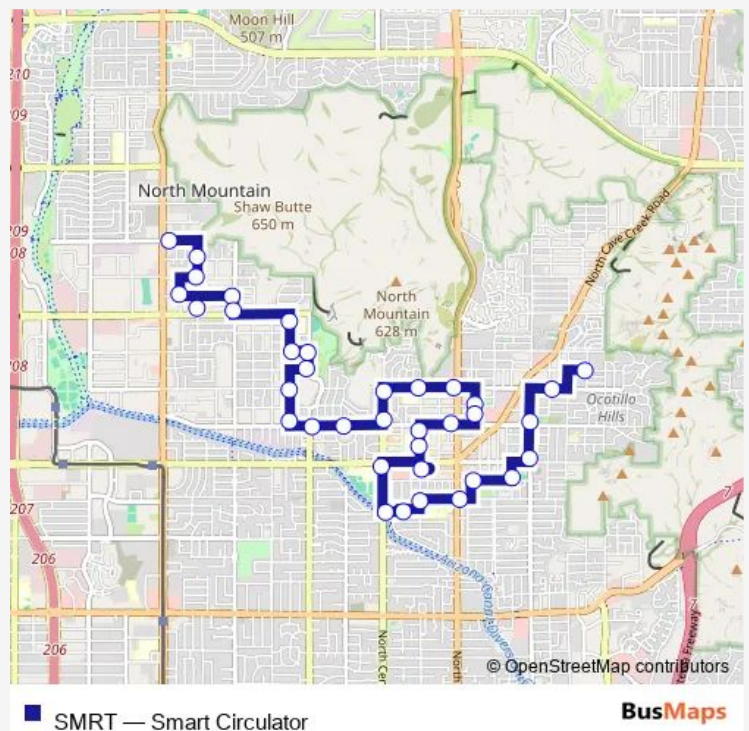

Mountain View Rd & 3rd St (Flag Zone)

Central & Mountain View (Flag Zone)

Hatcher Rd & Central Av

### Route schedule

Cinnabar Av & 15th St (Flag Zone) — Shangri-la Rd & 19th Av (Flag Zone)

Monday 06:00-17:40

Tuesday 06:00-17:40

Wednesday 06:00-17:40

Thursday 06:00-17:40

Friday 06:00-17:40

Saturday 07:45-16:30

### Route info

Direction: Cinnabar Av & 15th St (Flag Zone)

Stops: 36

Trip Duration: 0 hour 36 min

Hatcher Rd & 2nd Dr

Hatcher Rd & 7th Av

9th Av & Hatcher Rd (Flag Zone)

9th Av & Mountain View Rd (Flag Zone)