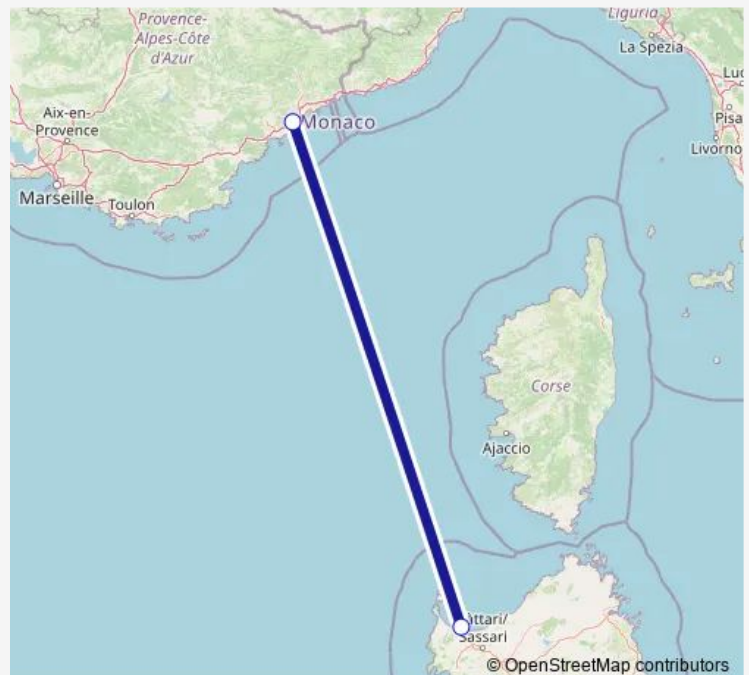

Ferry Frnce-Itpto Nizza - Porto Torres

[Go to website](#)**Direction**

Porto di Nice — Porto di Porto Torres

2 stops

[Open route schedule](#)

Porto di Nice

Porto di Porto Torres

Route schedule

Porto di Nice — Porto di Porto Torres

Monday	—
Tuesday	19:00-22:30
Wednesday	—
Thursday	07:00-19:00
Friday	20:00-20:30
Saturday	—
Sunday	23:55

Route info

Direction: Porto di Nice

Stops: 2

Trip Duration: 10 hour 30 min