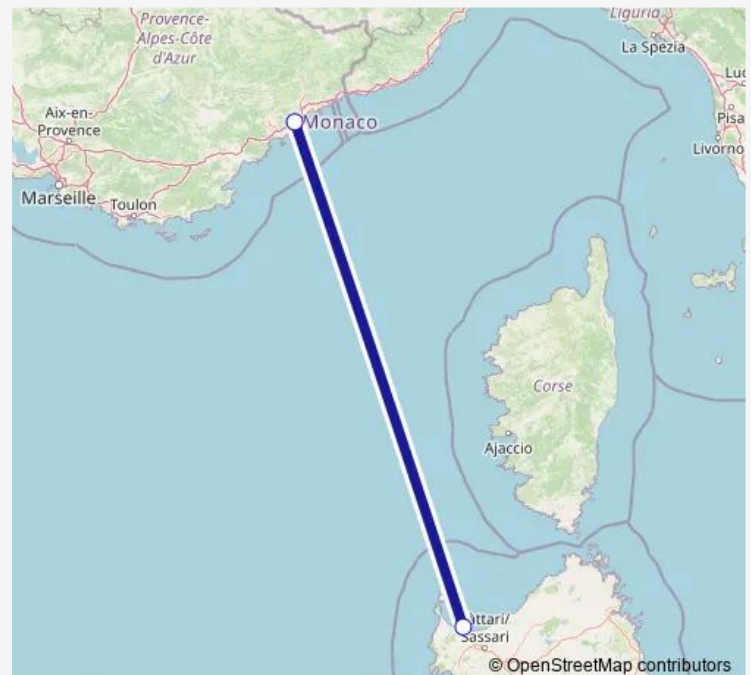

## Ferry FRNCE-ITPTO Nizza - Porto Torres

[Go to website](#)**Direction**

Porto di Nice — Porto di Porto Torres

2 stops

[Open route schedule](#)

Porto di Nice

Porto di Porto Torres

## Route schedule

Porto di Nice — Porto di Porto Torres

Monday	—
Tuesday	19:00-22:30
Wednesday	—
Thursday	07:00-19:00
Friday	20:00-20:30
Saturday	—
Sunday	23:55

## Route info

Direction: Porto di Nice

Stops: 2

Trip Duration: 9 hour 30 min

■ FRNCE-ITPTO — Nizza - Porto Torres

FRNCE-ITPTO Ferry time schedules and route maps are available in an offline PDF at [busmaps.com](https://busmaps.com). Use the [busmaps.com](https://busmaps.com) website to see live bus times, train schedule or subway schedule, and step-by-step directions for all public transit in Porto Torres