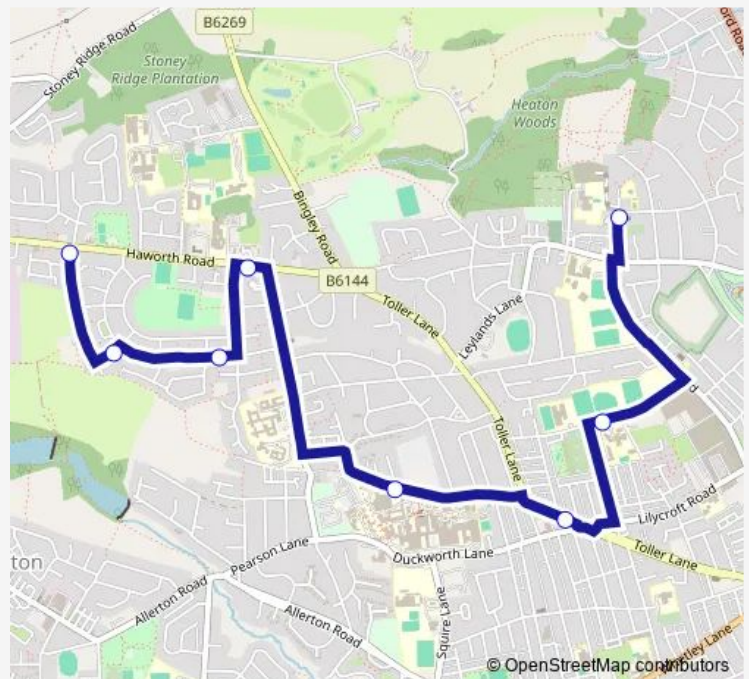

Toller Lane Roundabout

Bradford Royal Infirmary

Haworth Rd Sowden Road

Hathaway Avenue

Hazelwood Road

Chellow Grange

Route schedule

Ashwell Road Parsons Rd — Chellow Grange

Direction: Ashwell Road Parsons Rd

Stops: 8

Trip Duration: 0 hour 40 min

■ P93

Direction

Haworth Road Heather Grove — Scotchman Road Westfield Rd

12 stops

[Open route schedule](#)

Haworth Road Heather Grove

Hazelwood Road

Lynfield Mount Hospital

Bradford Royal Infirmary E

Toller Lane Roundabout

Westfield Road

Lilycroft School

Lister Mills

Wednesday 08:15

Thursday 08:15

Friday 08:15

Saturday —

Sunday —

Route info

Direction: Haworth Road Heather Grove

Stops: 12