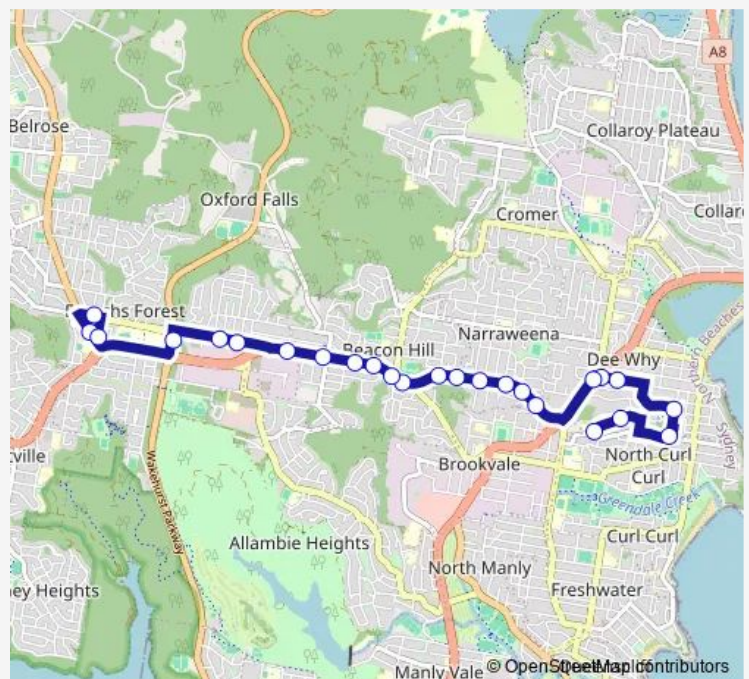

Warringah Rd Opp Alfred St

Warringah Rd At Consul Rd

Warringah Rd After Northcliffe Av

Warringah Rd Opp Mckillop Rd

Warringah Rd Before Willandra Rd

Warringah Rd At Willandra Rd

Warringah Rd Opp Cornish Av

Warringah Rd Before O'Connors Rd

Warringah Rd At Government Rd

Warringah Rd Opp Jones St

Frenchs Forest Rd Opp Inverness Av

Frenchs Forest Rd Opp Hurdis Av

Route schedule

St Luke's Grammar School, Quirk St — Rabbett St At Forest Way

Monday	15:33
Tuesday	15:33
Wednesday	15:33
Thursday	15:33
Friday	15:33
Saturday	—
Sunday	—

Route info

Direction: St Luke's Grammar School, Quirk St

Stops: 25

Trip Duration: 0 hour 30 min

784n — St Lukes to Frenchs Forest

Wakehurst Pwy After Frenchs Forest Rd

Forestway Shopping Centre, Forest Way

Naree Rd Before Rabbett St