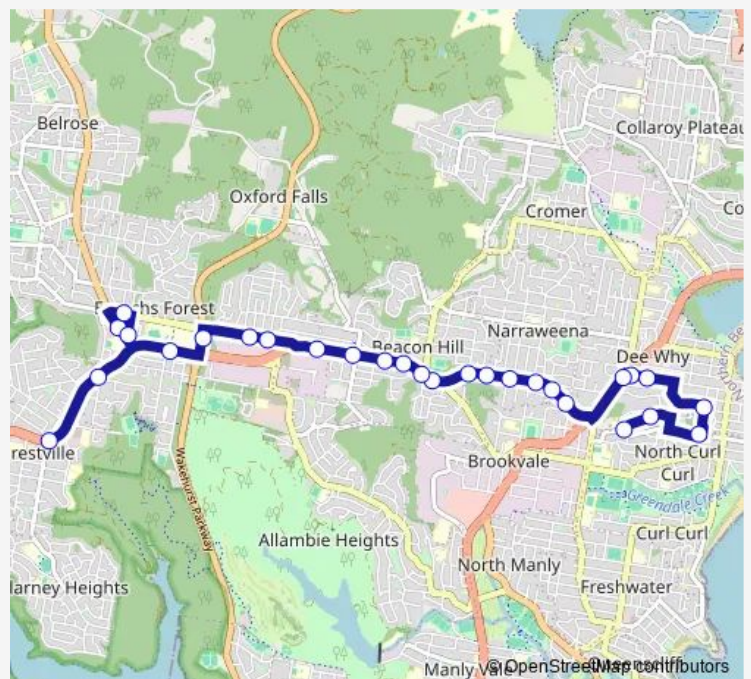

Warringah Rd Opp Alfred St

Warringah Rd At Consul Rd

Warringah Rd After Northcliffe Av

Warringah Rd Opp Mckillop Rd

Warringah Rd Before Willandra Rd

Warringah Rd At Willandra Rd

Warringah Rd Opp Cornish Av

Warringah Rd Before O'Connors Rd

Monday 15:33

Tuesday 15:33

Wednesday 15:33

Thursday 15:33

Friday 15:33

Saturday —

Sunday —

Route info

Direction: St Luke's Grammar School, Headland Rd

Stops: 27

Trip Duration: 0 hour 38 min

784n — St Lukes to Frenchs Forest

Warringah Rd Opp Northern Beaches Hospital

Forestway Shopping Centre, Forest Way

Naree Rd Before Rabbett St

Rabbett St At Forest Way

Warringah Rd At Maxwell Pd

Warringah Rd At Starkey St

784n School Bus time schedules and route maps are available in an offline PDF at [busmaps.com](https://busmaps.com). Use the [busmaps.com](https://busmaps.com) website to see live bus times, train schedule or subway schedule, and step-by-step directions for all public transit in Sydney