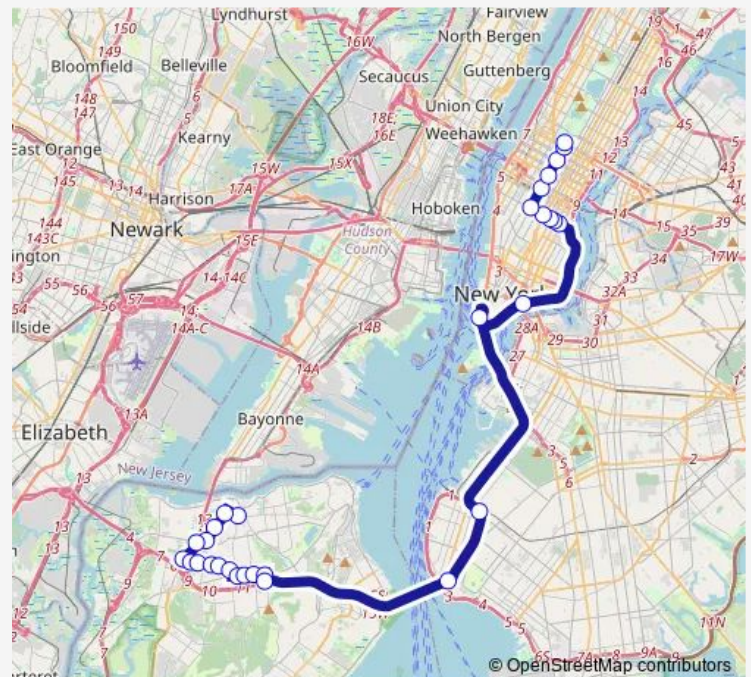

Watchogue RD/Livermore Av

### Route schedule

Central Park South/6 Av — Castleton AV/Jewett Av

Monday 14:55-18:15

Tuesday 14:55-18:15

Wednesday 14:55-18:15

Thursday 14:55-18:15

Friday 14:55-18:15

Saturday —

### Route info

Direction: Central Park South/6 Av

Stops: 30

Trip Duration: 1 hour 37 min

■ SIM3 — Pt. Richmond - Midtown Manhattan Express

Watchogue RD/Crystal Av

Watchogue RD/Levit Av

Watchogue RD/Willow RD East

## Route info

Direction: Castleton AV/Jewett Av

Stops: 30

Trip Duration: 1 hour 45 min

6 AV/W 34 St

Avenue OF THE Americas/W 41 St

6 AV/W 50 St

6 AV/W 57 St