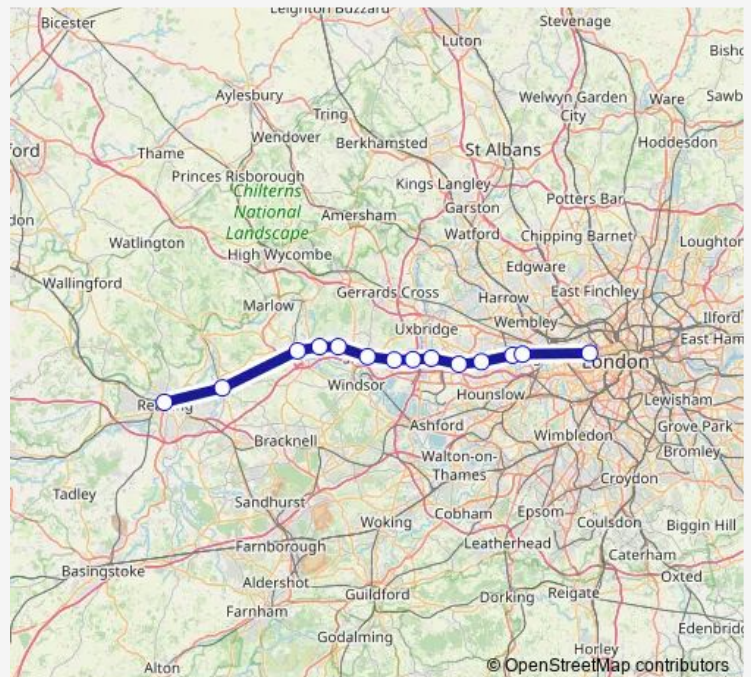

Maidenhead

Taplow

Burnham (Berks)

Slough

Langley (Berks)

Iver

West Drayton

Hayes & Harlington

Southall

West Ealing

Ealing Broadway

London Paddington

Route schedule

Reading — London Paddington

Monday 05:51-22:52

Tuesday 05:51-22:52

Wednesday 05:51-22:52

Thursday 05:51-22:52

Friday 05:51-22:52

Saturday 05:52-22:52

Sunday 06:49-22:59

Route info

Direction: Reading

Stops: 14

Trip Duration: 1 hour 0 min

Xr:Rdg->Pad — XR train service from RDG to Pad

Xr:Rdg->Pad Rail time schedules and route maps are available in an offline PDF at busmaps.com. Use the busmaps.com website to see live bus times, train schedule or subway schedule, and step-by-step directions for all public transit in Slough