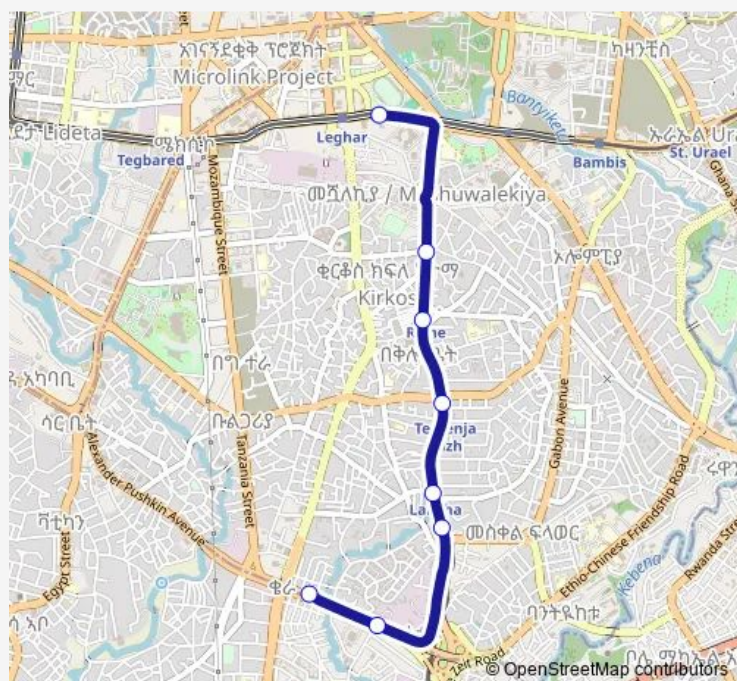

### Direction

Kera — Stadium

7 stops

[Open route schedule](#)

- Kera
- Agona
- Lancia
- Tele Garage
- Riche
- St. Joseph School
- Stadium

### Route schedule

Kera — Stadium

|           |       |
|-----------|-------|
| Monday    | 06:00 |
| Tuesday   | 06:00 |
| Wednesday | 06:00 |
| Thursday  | 06:00 |
| Friday    | 06:00 |
| Saturday  | 06:00 |
| Sunday    | 06:00 |

### Route info

Direction: Kera

Stops: 7

Trip Duration: 0 hour 17 min

Tx KRK 011 — Stadium ↔ Kera (Minibus)

**Direction**

Stadium — Kera

8 stops