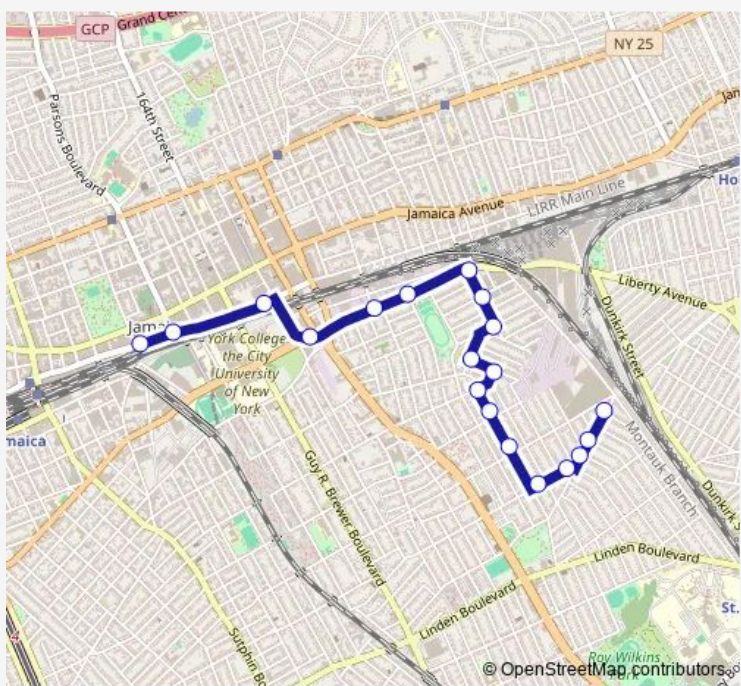

Bus Q42 Addesliegh Park - Jamaica

[Go to website](#)

Direction
 Archer AV/153 St — Sayres AV/180 St
 20 stops
[Open route schedule](#)

- Archer AV/153 St
- Archer AV/Teardrop Canopy
- Archer AV/165 St
- Liberty AV/168 Pl
- Liberty AV/170 St
- Liberty AV/173 St
- Liberty AV/177 St
- 177 ST/104 Av
- 177 ST/106 Av
- Polhemus AV/Watson Pl
- Fern PL/REX Rd
- 174 ST/108 Av
- 174 ST/109 Av
- 174 ST/110 Av
- 174 ST/111 Av
- 111 AV/175 St
- 111 AV/177 St
- Sayres AV/178 St
- Sayres AV/179 St
- Sayres AV/180 St

Route schedule
 Archer AV/153 St — Sayres AV/180 St

Monday	05:20-20:00
Tuesday	05:20-20:00
Wednesday	05:20-20:00
Thursday	05:20-20:00
Friday	05:20-20:00
Saturday	—
Sunday	—

Route info
 Direction: Archer AV/153 St
 Stops: 20
 Trip Duration: 0 hour 20 min

Q42 — Addesliegh Park - Jamaica **BusMaps**

Direction

Sayres AV/179 PI — Archer AV /153 St

19 stops

[Open route schedule](#)

Sayres AV/179 PI

Sayres AV/178 PI

Sayres AV/178 St

Sunday —

Route info

Direction: Sayres AV/179 PI

Stops: 19

Trip Duration: 0 hour 17 min

Q42 Bus time schedules and route maps are available in an offline PDF at busmaps.com. Use the busmaps.com website to see live bus times, train schedule or subway schedule, and step-by-step directions for all public transit in Queens