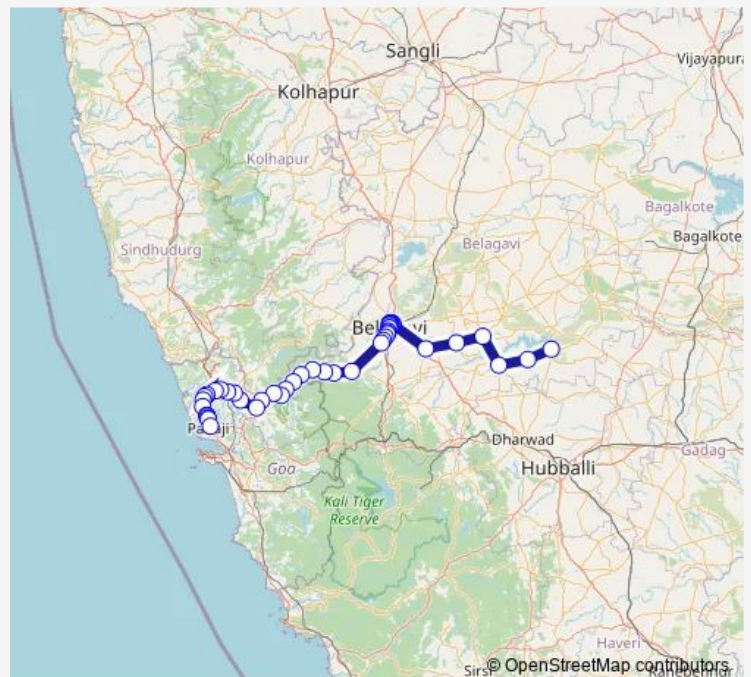

Bus PRV154 Panaji - Saundatti via Chorla

[Go to website](#)

Direction

Saundatti Bus Stand Ksrctc — Panaji KTC Bus Stand

47 stops

[Open route schedule](#)

Saundatti Bus Stand Ksrctc

Karлакatti

Belawadi

Bailhongal Bus Stand

Sampagaon

Bagewadi

Belgavi CBT Ksrctc

R.T.O

Court

Rani Channamma Circle

RIs College

Bogarves City

Bogarves

Belgavi Railway Bus Stand

Belgaum Railway Station Road

Tilakwadi 1st Gate

Tilakwadi 2nd Gate

Tilakwadi 3rd Gate

Udyambag

Piranwadi Junction

Piranwadi

Route schedule

Saundatti Bus Stand Ksrctc — Panaji KTC Bus Stand

Monday 14:30

Tuesday 14:30

Wednesday 14:30

Thursday 14:30

Friday 14:30

Saturday 14:30

Sunday 14:30

Route info

Direction: Saundatti Bus Stand Ksrctc

Stops: 47

Trip Duration: 6 hour 15 min

■ PRV154 — Panaji - Saundatti via Chorla