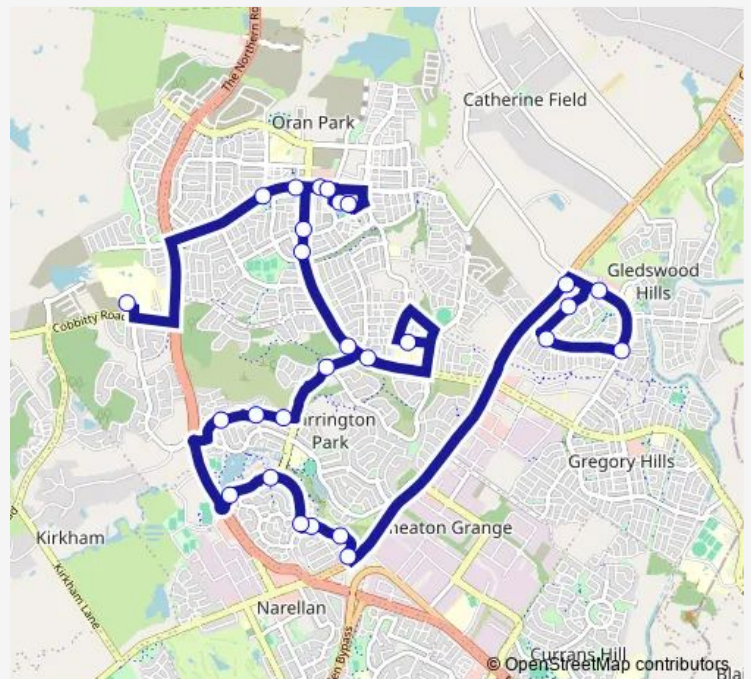

[Open route schedule](#)

- The Hermitage Way Opp The Country Club
- Chisholm Park, The Hermitage Way
- Fairbank Dr Before Lillydale Av
- Lillydale Av At Rochford Rd
- Camden Valley Way Opp Springfield Rd
- Fairwater Dr After Camden Valley Way
- Fairwater Before Bentella Rd
- Fairwater Dr Before Carlton St
- Fairwater Dr After James Flynn Av
- Fairwater Dr Opp Harrington Park Community Centre
- Fairwater Dr Opp Murdoch Reserve
- Glenrowan Dr Opp John Mclennon Cct
- Forest Reserve, Glenrowan Dr
- Glenrowan Dr Before Mare Cct
- Harrington Pkwy Opp Harrington Grove Country Club
- Oran Park Dr Opp Harrington Pkwy
- St Benedicts And St Justins Schools, Hollows Dr
- Oran Park Dr After Harrington Pkwy
- Oran Park Dr After South Cct
- Oran Park Dr After Central Av

Route schedule

The Hermitage Way Opp The Country Club — Macarthur Anglican High School, School Grounds

Monday	07:16
Tuesday	07:16
Wednesday	07:16
Thursday	07:16
Friday	07:16
Saturday	—
Sunday	—

Route info

Direction: The Hermitage Way Opp The Country Club

Stops: 27

Trip Duration: 0 hour 49 min

6011 — The Hermitage Way opp the Country Club to Macarthur Anglican Hs

Peter Brock Dr Opp Sefton St

Thomas Hassall Anglican College, Shannon Way

Shannon Way Before Redman Gra

Peter Brock Dr Before Seton St

Peter Brock Dr After Oran Park Dr

Peter Brock Dr After South Cct

Macarthur Anglican High School, School Grounds

6011 School Bus time schedules and route maps are available in an offline PDF at [busmaps.com](https://busmaps.com). Use the [busmaps.com](https://busmaps.com) website to see live bus times, train schedule or subway schedule, and step-by-step directions for all public transit in Liverpool