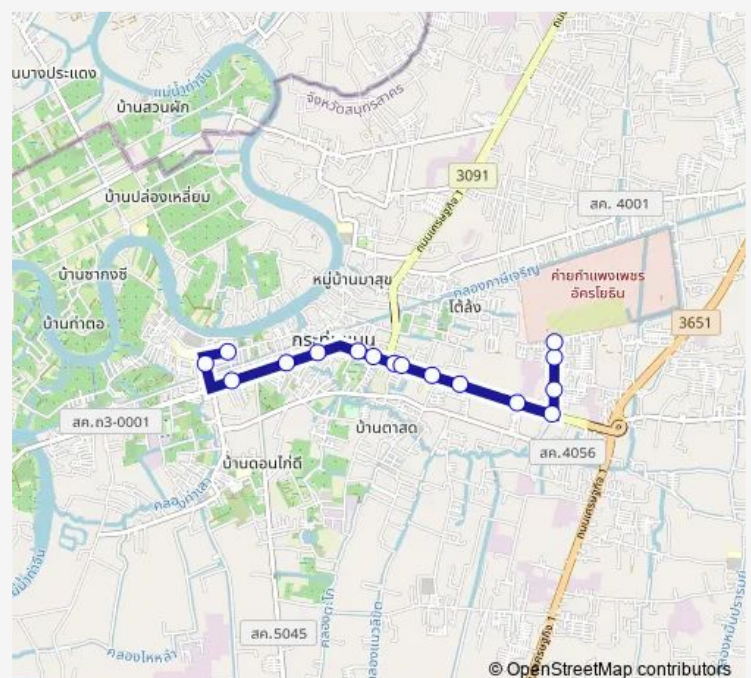

จุดขึ้นลง;visual stop

Route schedule

จุดขึ้นลง;visual stop — จุดขึ้นลง;visual stop

Monday 00:00

Tuesday 00:00

Wednesday 00:00

Thursday 00:00

Friday 00:00

Saturday 00:00

Sunday 00:00

Route info

Direction: จุดขึ้นลง;visual stop

Stops: 16

Trip Duration: 0 hour 52 min

6011 Bus time schedules and route maps are available in an offline PDF at busmaps.com. Use the busmaps.com website to see live bus times, train schedule or subway schedule, and step-by-step directions for all public transit in Krathum Baen