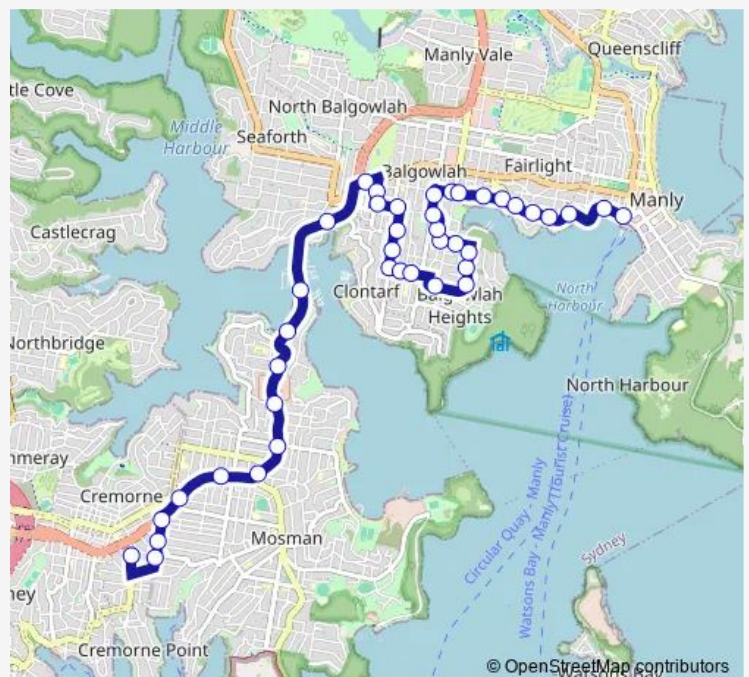

Spofforth St At Cranbrook Av

Spofforth St At Holt Av

Spofforth St At Military Rd

Military Rd At Prince St

Military Rd At Bond St

Spit Junction B-Line, Spit Rd

Spit Rd At Awaba St

Spit Rd Opp Parriwi Rd

Spit Rd Before Medusa St

Spit Rd At Pearl Bay Av

Spit West Reserve, Spit Rd

Manly Rd Opp Avona Cres

Balgowlah Golf Club, Sydney Rd

Maretimo St Opp Nbsc Balgowlah Boys

Upper Beach St After Maretimo St

Upper Beach St Opp Seaview St

Seaview St At New St

Beatrice St Opp The Walk

Beatrice St At Ernest St

Ernest St Before Lewis St

Route schedule

Redlands Junior Campus, Murdoch St — Manly Wharf, West Esplanade, Stand D

Monday	15:35
Tuesday	15:35
Wednesday	15:35
Thursday	15:35
Friday	15:35
Saturday	—
Sunday	—

Route info

Direction: Redlands Junior Campus, Murdoch St

Stops: 41

Trip Duration: 0 hour 35 min

762n — Sceggs to Manly Wharf

Ernest St At Radio Av

Curban St Opp Bareena Park

Curban St Opp Concise St