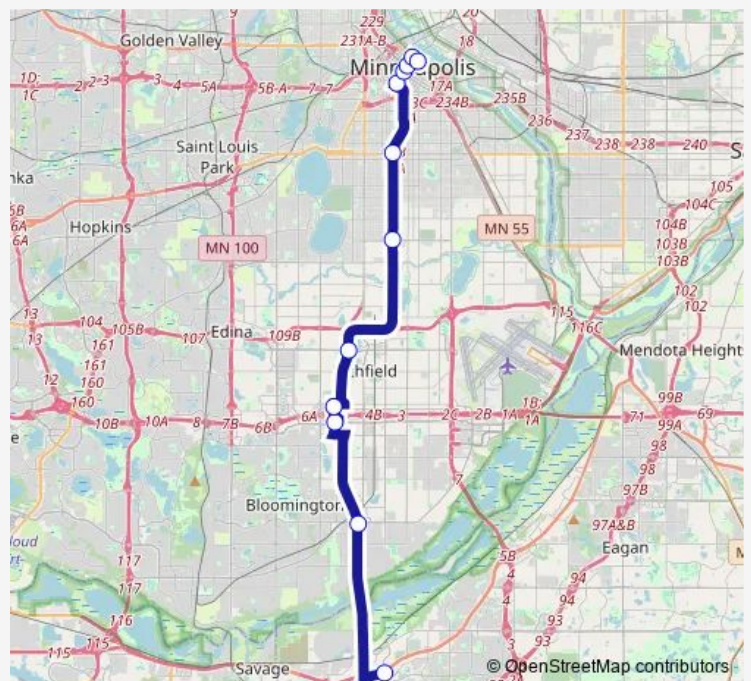

I-35W & 98th St Station

Knox Ave & American Blvd Station

Knox Ave & 76th St Station

I-35W & 66th St Station

I-35W & 46th St Station

I-35W & Lake St Station

2nd Ave S & 11th St - Stop Group F

2nd Ave S & 7th St - Stop Group F

2nd Ave S & 5th St - Stop Group F

2nd Ave S & Washington Ave S

Gateway Ramp Layover

Route schedule

Burnsville Heart of the City Station — Gateway Ramp Layover

Monday 04:21-23:21

Tuesday 04:21-23:21

Wednesday 04:21-23:21

Thursday 04:21-23:21

Friday 04:21-23:21

Saturday 04:22-23:21

Sunday 04:22-23:21

Route info

Direction: Burnsville Heart of the City Station

Stops: 13

Trip Duration: 0 hour 35 min

Metro Orange Line

Direction

Gateway Ramp Layover — Burnsville Heart of the City Station

12 stops

[Open route schedule](#)

Gateway Ramp Layover

Marquette Ave & 3rd St - Stop Group C

Marquette Ave & 5th St - Stop Group C