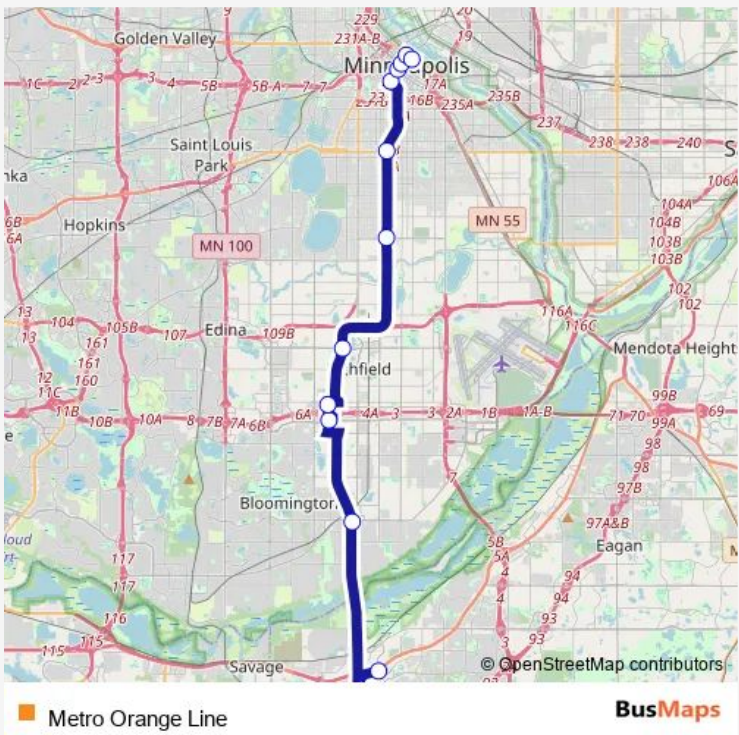

[Go to website](#)

Direction
 Burnsville Heart of the City Station — Gateway Ramp Layover
 13 stops
[Open route schedule](#)

- Burnsville Heart of the City Station
- I-35W & Burnsville Pkwy Station
- I-35W & 98th St Station
- Knox Ave & American Blvd Station
- Knox Ave & 76th St Station
- I-35W & 66th St Station
- I-35W & 46th St Station
- I-35W & Lake St Station
- 2nd Ave S & 11th St - Stop Group F
- 2nd Ave S & 7th St - Stop Group F
- 2nd Ave S & 5th St - Stop Group F
- 2nd Ave S & Washington Ave S
- Gateway Ramp Layover

Route schedule
 Burnsville Heart of the City Station — Gateway Ramp Layover

Monday	04:21-23:21
Tuesday	04:21-23:21
Wednesday	04:21-23:21
Thursday	04:21-23:21
Friday	04:21-23:21
Saturday	04:22-23:21
Sunday	04:22-23:21

Route info
 Direction: Burnsville Heart of the City Station
 Stops: 13
 Trip Duration: 0 hour 37 min

Direction

Gateway Ramp Layover — Burnsville Heart of the City Station

12 stops

[Open route schedule](#)

I-35W & 66th St Station

Knox Ave & 76th St Station

Knox Ave & American Blvd Station

I-35W & 98th St Station

Burnsville Heart of the City Station

Route schedule

Gateway Ramp Layover — Burnsville Heart of the City Station