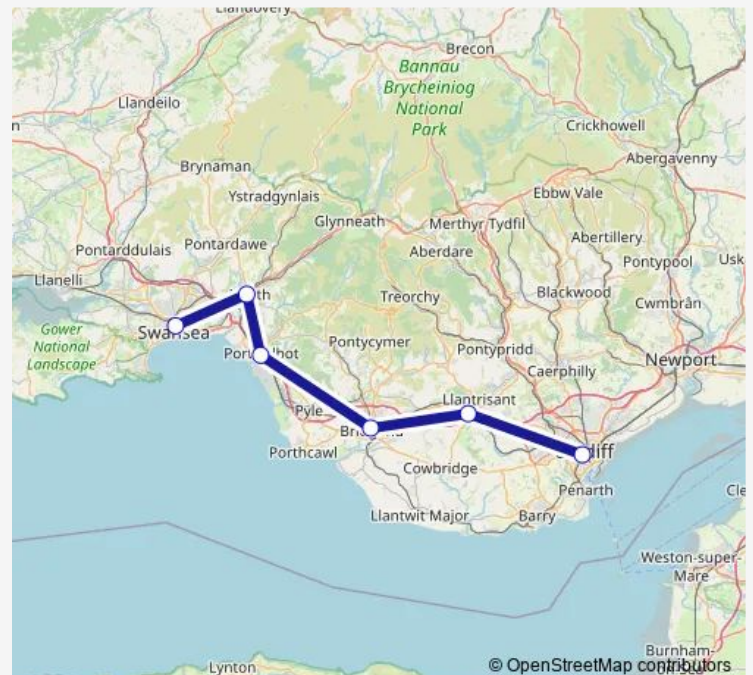

Wednesday —

Thursday —

Friday —

Saturday 09:40-11:57

Sunday —

Route info

Direction: Swansea

Stops: 6

Trip Duration: 1 hour 3 min

GWR — Cardiff Central - Swansea

Direction

Cardiff Central — Swansea

6 stops

[Open route schedule](#)

Cardiff Central

Pontyclun

Bridgend

Port Talbot Parkway

Neath

Swansea

Route schedule

Cardiff Central — Swansea

Monday	—
Tuesday	—
Wednesday	—
Thursday	—
Friday	—
Saturday	17:04
Sunday	—

Route info

Direction: Cardiff Central

Stops: 6

Trip Duration: 1 hour 8 min

GWR Rail time schedules and route maps are available in an offline PDF at busmaps.com. Use the busmaps.com website to see live bus times, train schedule or subway schedule, and step-by-step directions for all public transit in Port Talbot