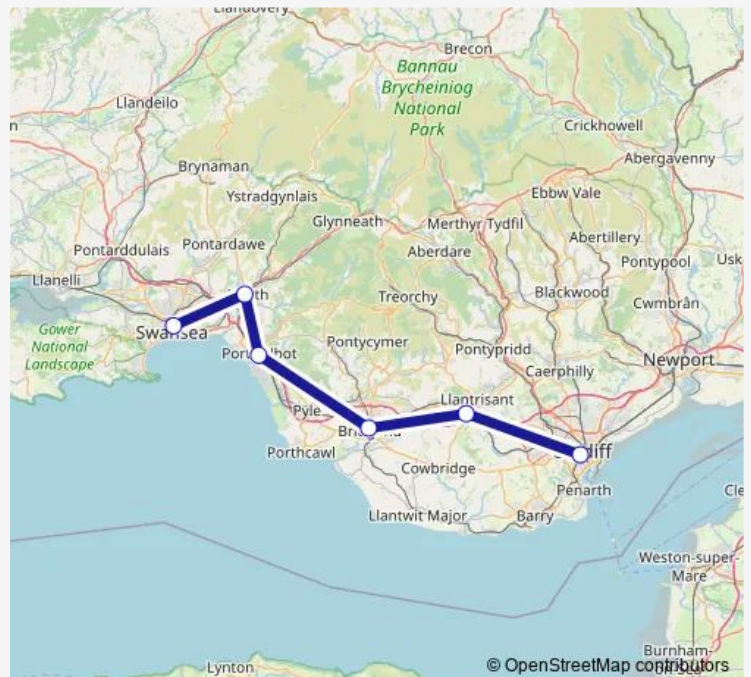

### Route schedule

Swansea — Cardiff Central

Monday —

Tuesday —

Wednesday —

Thursday —

Friday —

Saturday 09:40-11:57

### Route info

Direction: Swansea

Stops: 6

Trip Duration: 1 hour 3 min

■ GWR — Swansea - Cardiff Central

**Direction**

Cardiff Central — Swansea

6 stops

[Open route schedule](#)

Cardiff Central

Pontyclun

Bridgend

Port Talbot Parkway

Neath

Swansea

## Route info

Direction: Cardiff Central

Stops: 6

Trip Duration: 1 hour 8 min

GWR Rail time schedules and route maps are available in an offline PDF at [busmaps.com](https://busmaps.com). Use the [busmaps.com](https://busmaps.com) website to see live bus times, train schedule or subway schedule, and step-by-step directions for all public transit in Port Talbot