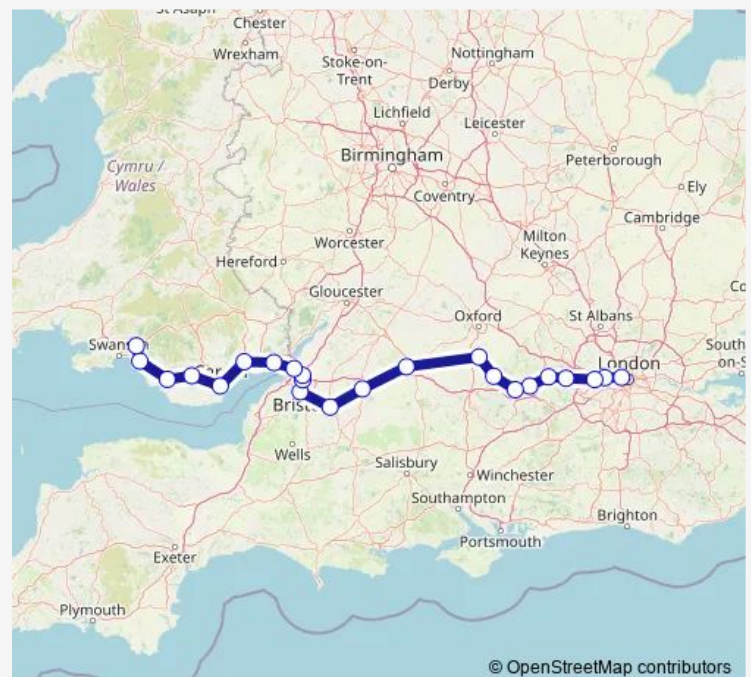

### Route schedule

London Paddington — Neath

Monday —

Tuesday —

Wednesday —

Thursday —

Friday —

Saturday 08:48-10:48

### Route info

Direction: London Paddington

Stops: 23

Trip Duration: 3 hour 0 min

© OpenStreetMap contributors

■ GWR — London Paddington - Neath

BusMaps

Port Talbot Parkway