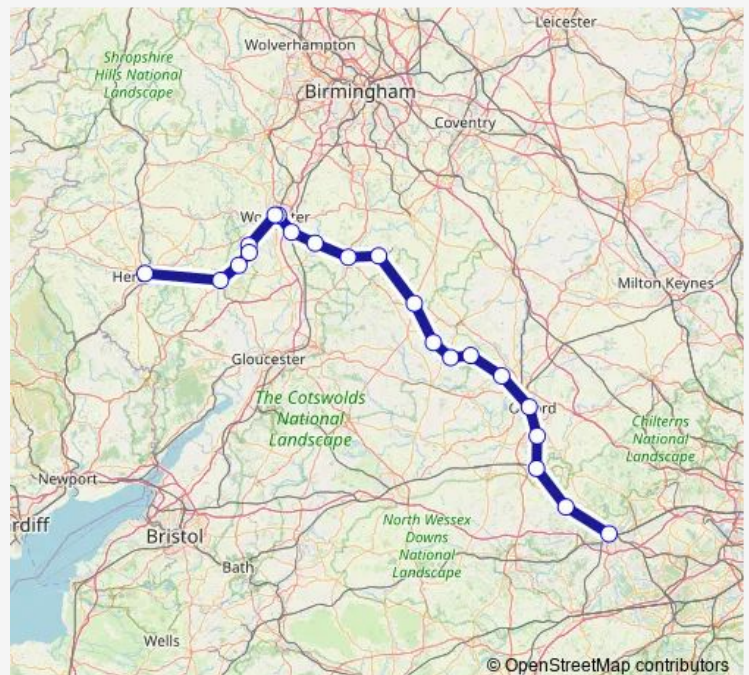

Oxford

Hanborough

Charlbury

Ascott-under-Wychwood

Kingham

Moreton-in-Marsh

Honeybourne

Evesham

Pershore

Worcestershire Parkway Rail Station

Worcester Shrub Hill

Worcester Foregate Street

Malvern Link

Great Malvern

Colwall

Ledbury

### Route schedule

Reading — Hereford

Monday 17:55

Tuesday —

Wednesday —

Thursday —

Friday 17:55

Saturday —

### Route info

Direction: Reading

Stops: 21

Trip Duration: 2 hour 43 min

■ GWR — Reading - Hereford

GWR Rail time schedules and route maps are available in an offline PDF at [busmaps.com](https://busmaps.com). Use the [busmaps.com](https://busmaps.com) website to see live bus times, train schedule or subway schedule, and step-by-step directions for all public transit in Worcester