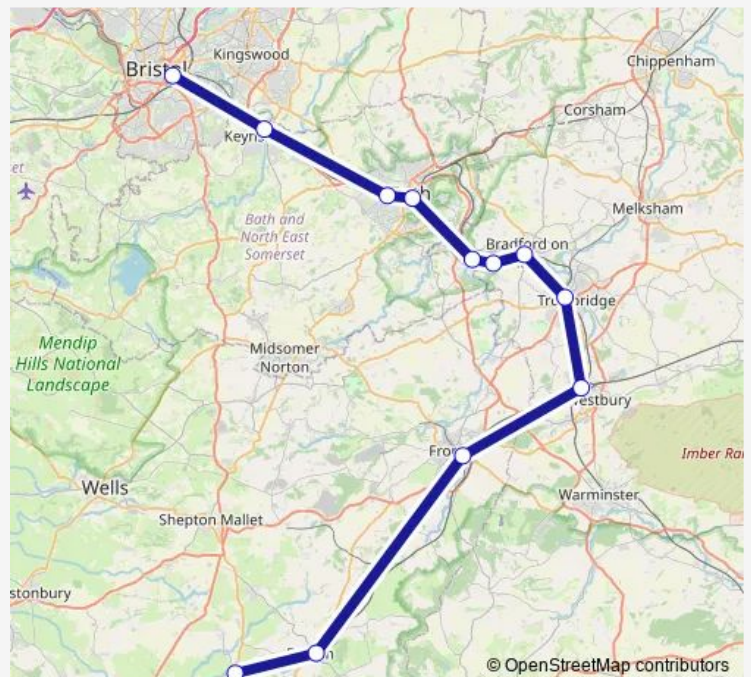

### Direction

Castle Cary — Bristol Temple Meads

10 stops

[Open route schedule](#)

Castle Cary

Bruton

Frome

Westbury (Wilts)

### Route schedule

Castle Cary — Bristol Temple Meads

Monday —

Tuesday —

Wednesday —

Thursday —

Friday —

Saturday 22:15

### Route info

Direction: Castle Cary

Stops: 10

Trip Duration: 1 hour 14 min

■ GWR — Bristol Temple Meads - Castle Cary

## Route info

Direction: Castle Cary

Stops: 12

Trip Duration: 1 hour 21 min

GWR Rail time schedules and route maps are available in an offline PDF at [busmaps.com](https://busmaps.com). Use the [busmaps.com](https://busmaps.com) website to see live bus times, train schedule or subway schedule, and step-by-step directions for all public transit in Bath