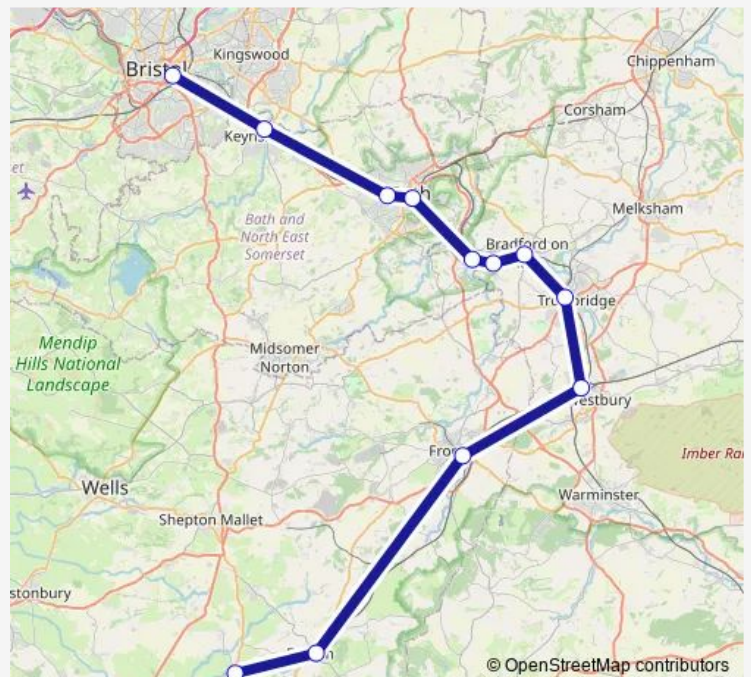

### Direction

Castle Cary — Bristol Temple Meads

10 stops

[Open route schedule](#)

Castle Cary

Bruton

Frome

Westbury (Wilts)

### Route schedule

Castle Cary — Bristol Temple Meads

Monday —

Tuesday —

Wednesday —

Thursday —

Friday —

Saturday 22:15

### Route info

Direction: Castle Cary

Stops: 10

Trip Duration: 1 hour 14 min

■ GWR — Bristol Temple Meads - Castle Cary

## Route info

Direction: Castle Cary

Stops: 12

Trip Duration: 1 hour 20 min

GWR Rail time schedules and route maps are available in an offline PDF at [busmaps.com](https://busmaps.com). Use the [busmaps.com](https://busmaps.com) website to see live bus times, train schedule or subway schedule, and step-by-step directions for all public transit in Bath