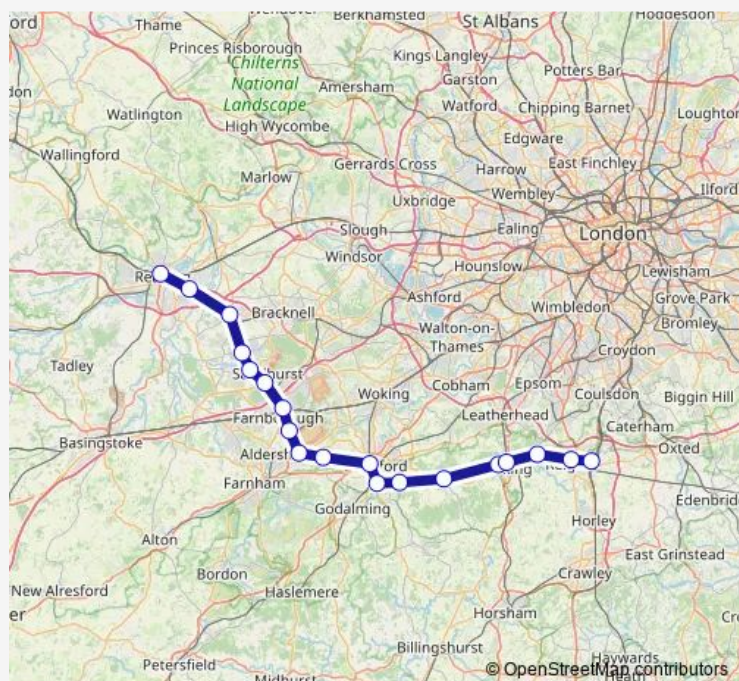

Rail GWR Reading - Redhill

[Go to website](#)

Direction

Redhill — Reading

15 stops

[Open route schedule](#)

- Redhill
- Reigate
- Betchworth
- Dorking Deepdene
- Dorking West
- Gomshall
- Chilworth
- Shalford (Surrey)
- Guildford
- Ash
- North Camp
- Blackwater
- Wokingham
- Earley
- Reading

Route schedule

Redhill — Reading

Monday	08:36
Tuesday	08:36
Wednesday	08:36
Thursday	08:36
Friday	08:36
Saturday	—
Sunday	—

Route info

Direction: Redhill

Stops: 15

Trip Duration: 1 hour 21 min

■ GWR — Reading - Redhill

Direction

Redhill — Reading

19 stops

[Open route schedule](#)

Redhill

Reigate

Betchworth

Dorking Deepdene

Farnborough North

Blackwater

Sandhurst (Berkshire)

Crowthorne

Wokingham

Earley

Reading

Route schedule