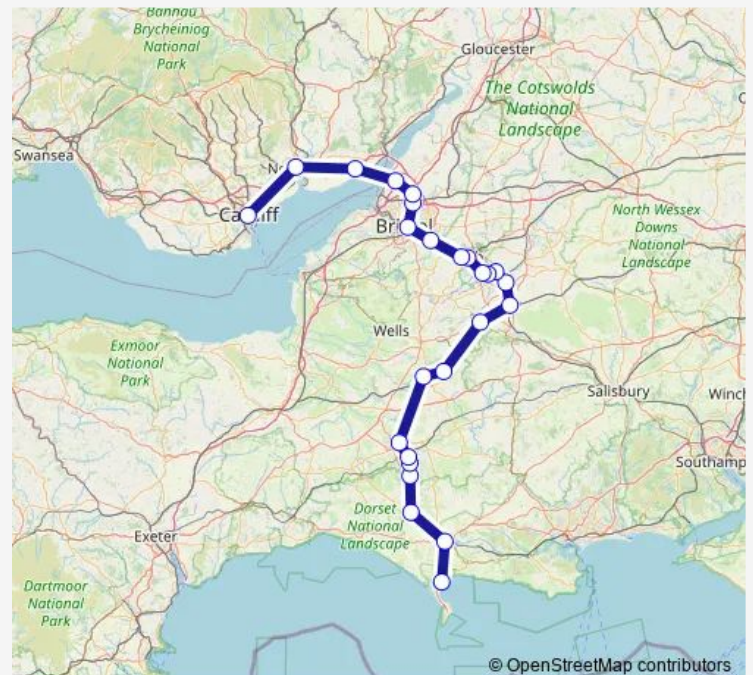

Westbury (Wilts)

Trowbridge

Bradford-on-Avon

Avoncliff

Freshford

Bath Spa

Oldfield Park

Keynsham

Thursday —

Friday —

Saturday —

Sunday 08:01

Route info

Direction: Weymouth

Stops: 25

Trip Duration: 3 hour 32 min

■ GWR — Weymouth - Cardiff Central

Pilning

Severn Tunnel Junction

Newport (South Wales)

Cardiff Central

GWR Rail time schedules and route maps are available in an offline PDF at busmaps.com. Use the busmaps.com website to see live bus times, train schedule or subway schedule, and step-by-step directions for all public transit in Bath