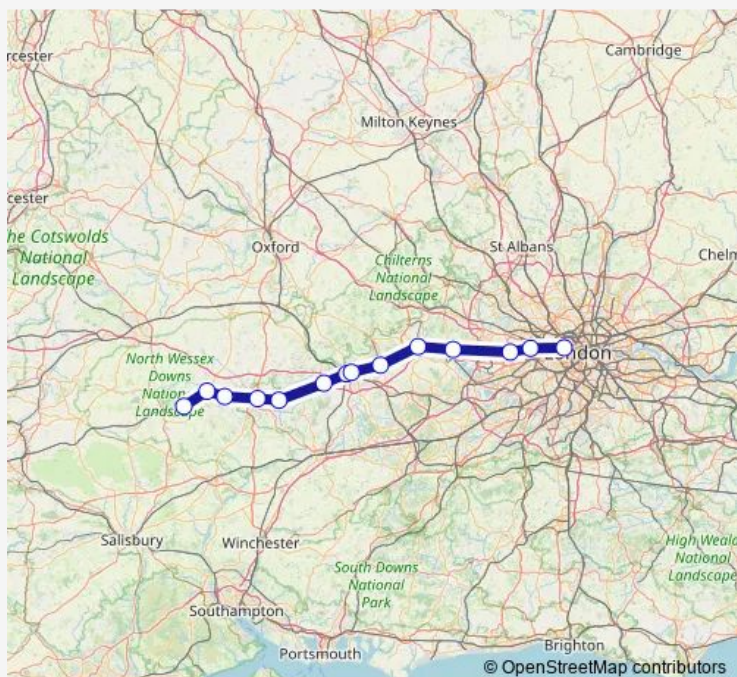

Rail GWR Bedwyn - London Paddington

[Go to website](#)

Direction

London Paddington — Bedwyn

17 stops

[Open route schedule](#)

London Paddington

Ealing Broadway

Southall

Slough

Maidenhead

Twyford

Reading

Reading West

Theale

Aldermaston

Midgham

Thatcham

Newbury Racecourse

Newbury

Kintbury

Hungerford

Bedwyn

Route schedule

London Paddington — Bedwyn

Monday 22:30

Tuesday 22:30

Wednesday 22:30

Thursday 22:30

Friday 22:30

Saturday —

Sunday —

Route info

Direction: London Paddington

Stops: 17

Trip Duration: 1 hour 17 min

■ GWR — Bedwyn - London Paddington