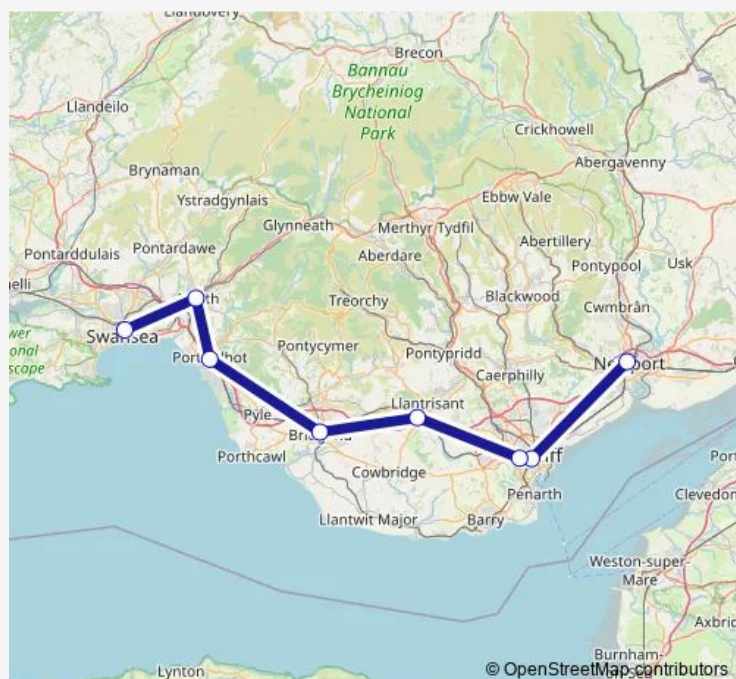

Rail GWR Newport (South Wales) - Swansea

[Go to website](#)

Direction

Swansea — Newport (South Wales)

7 stops

[Open route schedule](#)

Swansea

Neath

Tuesday —

Wednesday —

Thursday —

Friday —

Saturday 03:56-20:22

Sunday 07:55-19:24

Route info

Direction: Swansea

Stops: 7

Trip Duration: 1 hour 31 min

■ GWR — Newport (South Wales) - Swansea

BusMaps

Direction

Newport (South Wales) — Swansea

8 stops

[Open route schedule](#)

Route schedule

Newport (South Wales) — Swansea

Monday	—
Tuesday	—
Wednesday	—
Thursday	—
Friday	—
Saturday	07:47-22:27
Sunday	09:25-23:23

Route info

Direction: Newport (South Wales)

Stops: 8

Trip Duration: 1 hour 11 min