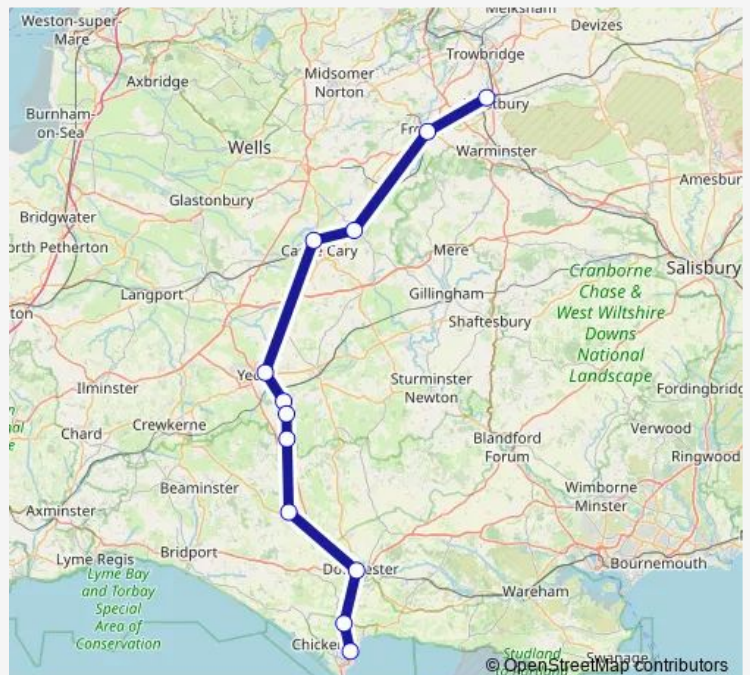

Rail GWR Westbury (Wilts) - Weymouth

Go to website

Direction

Westbury (Wilts) — Weymouth

12 stops

[Open route schedule](#)

Westbury (Wilts)

Frome

Upwey

Weymouth

Route schedule

Westbury (Wilts) — Weymouth

Monday	06:50-06:53
Tuesday	06:50
Wednesday	06:50
Thursday	06:50
Friday	06:50
Saturday	06:50
Sunday	09:00-14:18

Route info

Direction: Westbury (Wilts)

Stops: 12

Trip Duration: 1 hour 35 min

Direction

Weymouth — Westbury (Wilts)

12 stops

[Open route schedule](#)

Weymouth

Upwey

Frome

Westbury (Wilts)

Route schedule

Weymouth — Westbury (Wilts)

Monday	21:28
Tuesday	21:28
Wednesday	21:28
Thursday	21:28
Friday	—
Saturday	—
Sunday	10:38

Route info

Direction: Weymouth

Stops: 12