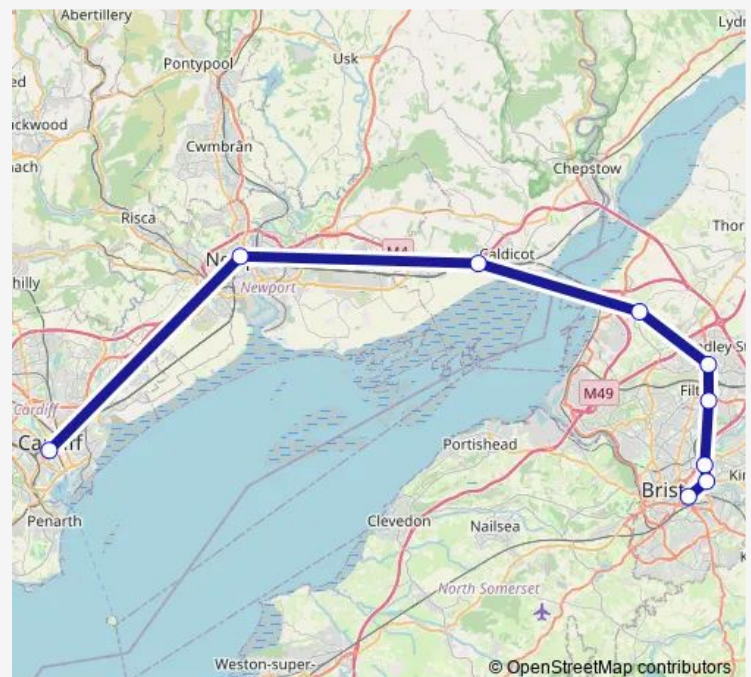

### Direction

Cardiff Central — Bristol Temple Meads

9 stops

[Open route schedule](#)

Cardiff Central

Newport (South Wales)

Severn Tunnel Junction

Pilning

### Route schedule

Cardiff Central — Bristol Temple Meads

Monday 06:57-23:30

Tuesday 06:57-23:30

Wednesday 06:57-23:30

Thursday 06:57-23:30

Friday 06:57-23:32

Saturday 19:52-22:47

### Route info

Direction: Cardiff Central

Stops: 9

Trip Duration: 1 hour 10 min

■ GWR — Cardiff Central - Bristol Temple Meads