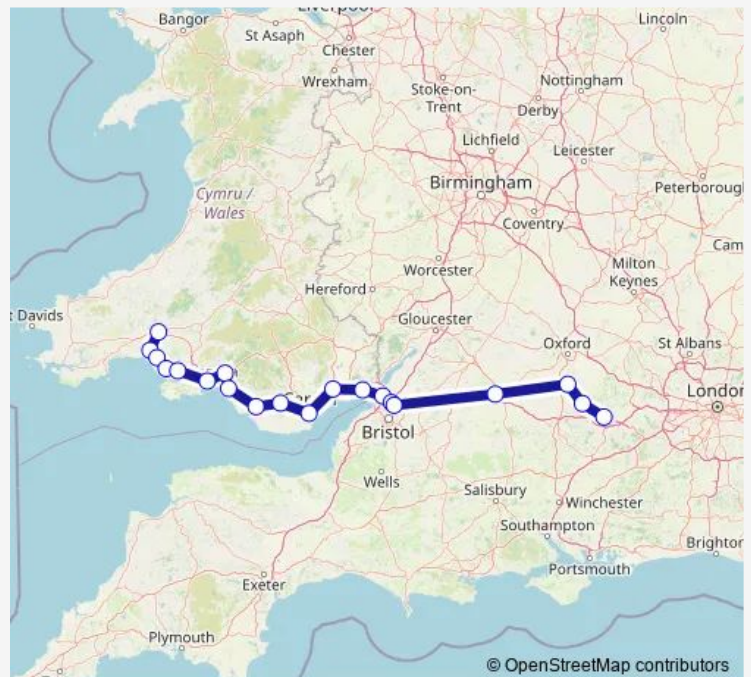

Kidwelly

Pembrey & Burry Port

Llanelli

Swansea

Neath

Port Talbot Parkway

Bridgend

Pontyclun

Cardiff Central

Newport (South Wales)

Severn Tunnel Junction

Pilning

Patchway

Bristol Parkway

Swindon (Wilts)

Didcot Parkway

Goring & Streatley

Reading

Route schedule

Carmarthen — Reading

Monday —

Tuesday —

Wednesday —

Thursday —

Friday —

Saturday —

Sunday 19:20

Route info

Direction: Carmarthen

Stops: 20

Trip Duration: 3 hour 37 min

■ GWR — Carmarthen - Reading