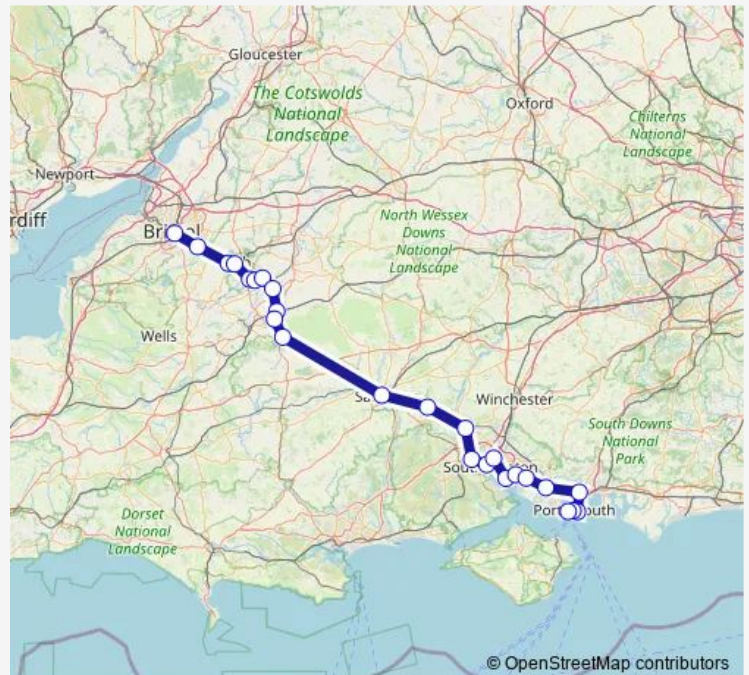

Thursday 05:01-05:51

Friday 05:01-05:51

Saturday 05:46

Sunday 09:22-20:15

Route info

Direction: Bristol Temple Meads

Stops: 25

Trip Duration: 2 hour 39 min

■ GWR — Bristol Temple Meads - Portsmouth Harbour

Cosham

Fratton

Portsmouth & Southsea

Portsmouth Harbour

Direction

Portsmouth & Southsea — Bristol Temple Meads

20 stops