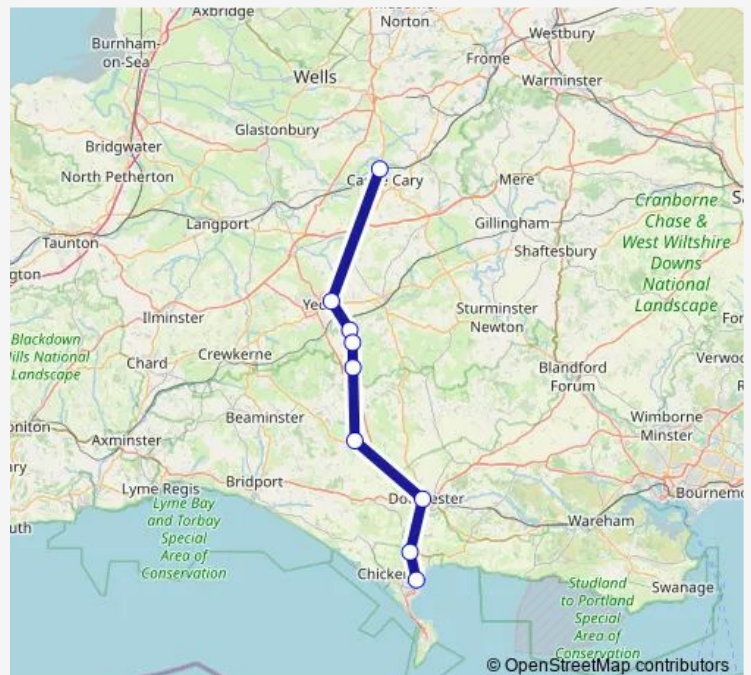

### Route schedule

Weymouth — Castle Cary

Monday —

Tuesday —

Wednesday —

Thursday —

Friday —

Saturday —

### Route info

Direction: Weymouth

Stops: 9

Trip Duration: 1 hour 3 min

■ GWR — Castle Cary - Weymouth

**Direction**

Castle Cary — Weymouth

9 stops

[Open route schedule](#)

Castle Cary

Yeovil Pen Mill

Thornford

Yetminster

Chetnole

Maiden Newton

Dorchester West

## Route schedule

Castle Cary — Weymouth

Monday	—
Tuesday	—
Wednesday	—
Thursday	—
Friday	—
Saturday	—
Sunday	09:27-22:05