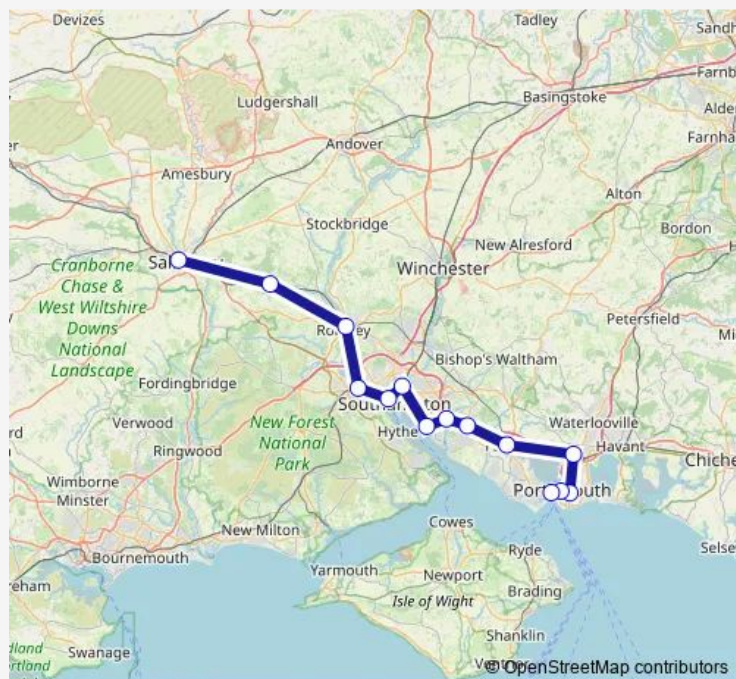

Rail GWR Salisbury - Portsmouth Harbour

[Go to website](#)

Direction

Portsmouth Harbour — Salisbury

14 stops

[Open route schedule](#)

- Portsmouth Harbour
- Portsmouth & Southsea
- Fratton
- Cosham
- Fareham
- Botley
- Eastleigh
- Southampton Airport Parkway
- St Denys
- Southampton Central
- Redbridge (Hants)
- Romsey
- Dean
- Salisbury

Route schedule

Portsmouth Harbour — Salisbury

Monday	21:23
Tuesday	21:23
Wednesday	21:23
Thursday	21:23
Friday	21:23
Saturday	21:23
Sunday	—

Route info

Direction: Portsmouth Harbour

Stops: 14

Trip Duration: 1 hour 30 min

GWR — Salisbury - Portsmouth Harbour

Direction

Fratton — Salisbury

13 stops

[Open route schedule](#)

Fratton

Cosham

Portchester