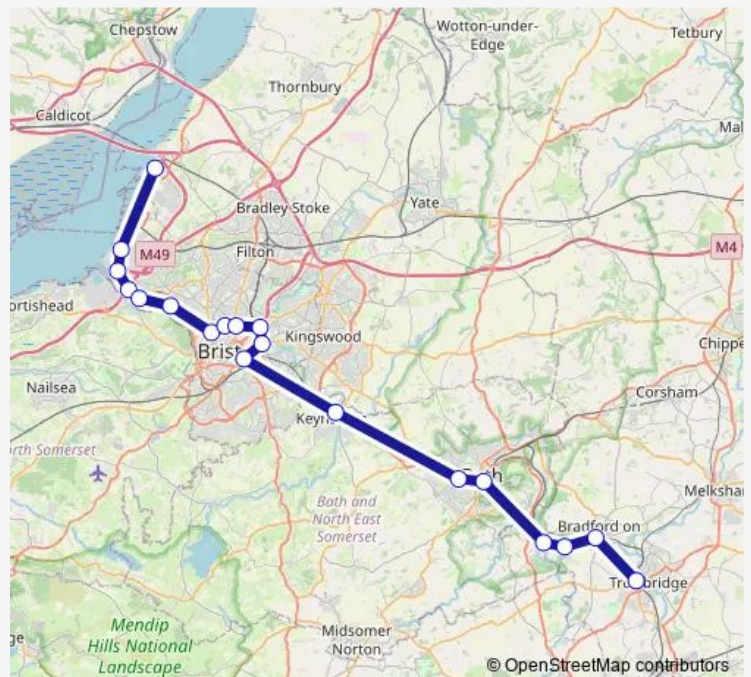

Rail GWR Severn Beach - Trowbridge

[Go to website](#)

Direction

Severn Beach — Trowbridge

19 stops

[Open route schedule](#)

- Severn Beach
- St Andrews Road
- Avonmouth
- Portway Park
- Shirehampton
- Sea Mills
- Clifton Down
- Redland
- Montpelier
- Stapleton Road
- Lawrence Hill
- Bristol Temple Meads
- Keynsham
- Oldfield Park
- Bath Spa
- Freshford
- Avoncliff
- Bradford-on-Avon
- Trowbridge

Route schedule

Severn Beach — Trowbridge

Monday	17:01
Tuesday	17:01
Wednesday	17:01
Thursday	17:01
Friday	17:01
Saturday	19:01
Sunday	—

Route info

Direction: Severn Beach

Stops: 19

Trip Duration: 1 hour 27 min

■ GWR — Severn Beach - Trowbridge

GWR Rail time schedules and route maps are available in an offline PDF at busmaps.com. Use the busmaps.com website to see live bus times, train schedule or subway schedule, and step-by-step directions for all public transit in Bristol