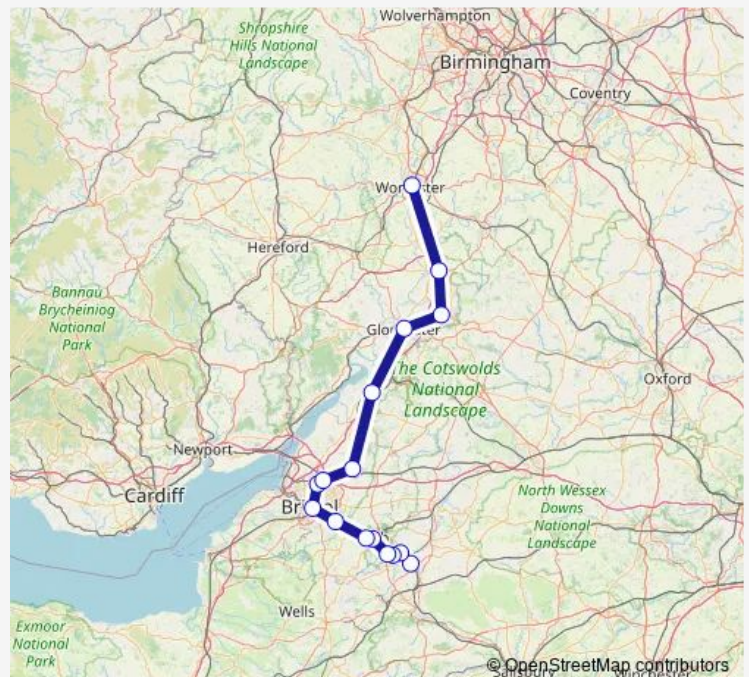

Rail GWR Trowbridge - Worcester Shrub Hill

[Go to website](#)

Direction

Trowbridge — Worcester Shrub Hill

16 stops

[Open route schedule](#)

Trowbridge

Bradford-on-Avon

Yate

Cam & Dursley

Gloucester

Cheltenham Spa

Ashchurch for Tewkesbury

Worcester Shrub Hill

Route schedule

Trowbridge — Worcester Shrub Hill

Monday —

Tuesday —

Wednesday —

Thursday —

Friday —

Saturday 19:51

Sunday —

Route info

Direction: Trowbridge

Stops: 16

Trip Duration: 2 hour 19 min

■ GWR — Trowbridge - Worcester Shrub Hill

GWR Rail time schedules and route maps are available in an offline PDF at busmaps.com. Use the busmaps.com website to see live bus times, train schedule or subway schedule, and step-by-step directions for all public transit in Gloucester