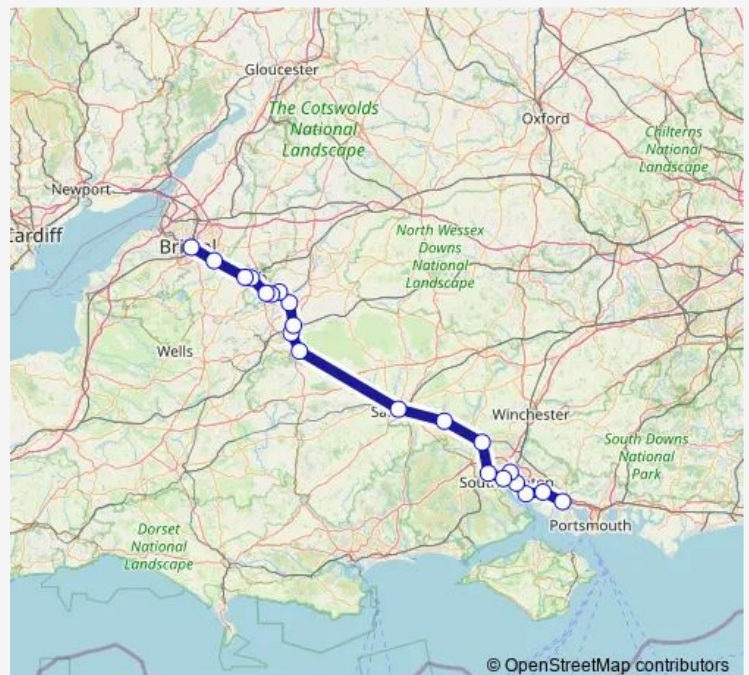

Route info

Direction: Bristol Temple Meads

Stops: 17

Trip Duration: 2 hour 13 min

© OpenStreetMap contributors

■ GWR — Bristol Temple Meads - Fareham

BusMaps

Direction

Fareham — Bristol Temple Meads

21 stops

[Open route schedule](#)

Fareham

Swanwick

Hamble

Sholing

St Denys