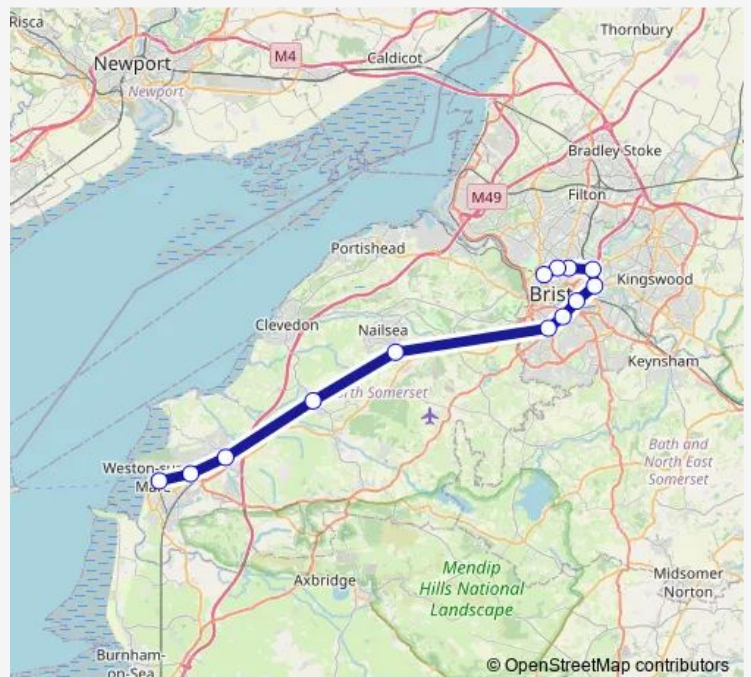

Rail GWR Weston-super-Mare - Clifton Down

[Go to website](#)

Direction

Weston-super-Mare — Clifton Down

13 stops

[Open route schedule](#)

Weston-super-Mare

Weston Milton

Montpelier

Redland

Clifton Down

Route schedule

Weston-super-Mare — Clifton Down

Monday 20:10

Tuesday 20:10

Wednesday 20:10

Thursday 20:10

Friday 20:10

Saturday —

Sunday —

Route info

Direction: Weston-super-Mare

Stops: 13

Trip Duration: 0 hour 50 min

■ GWR — Weston-super-Mare - Clifton Down

GWR Rail time schedules and route maps are available in an offline PDF at busmaps.com. Use the busmaps.com website to see live bus times, train schedule or subway schedule, and step-by-step directions for all public transit in Bristol