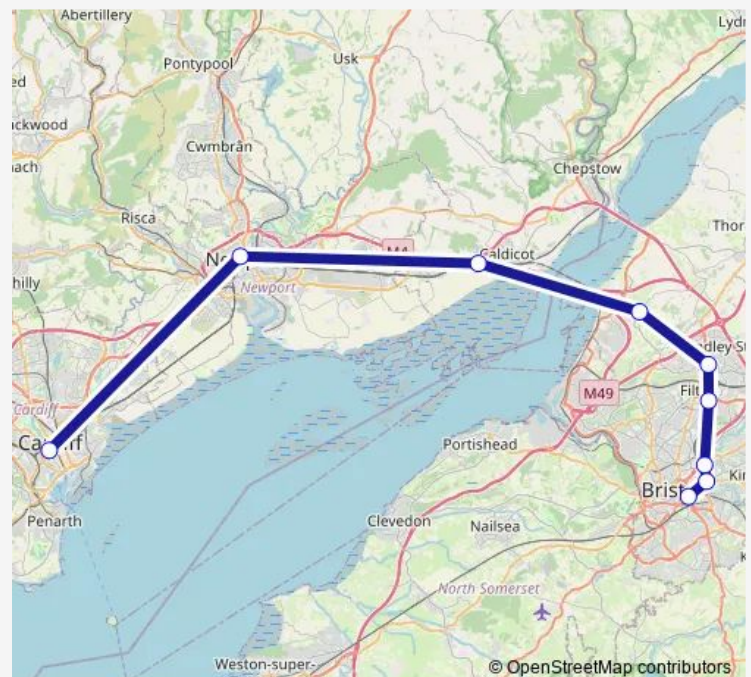

### Direction

Cardiff Central — Bristol Temple Meads

9 stops

[Open route schedule](#)

Cardiff Central

Newport (South Wales)

Severn Tunnel Junction

Pilning

### Route schedule

Cardiff Central — Bristol Temple Meads

Monday 06:57-23:30

Tuesday 06:57-23:30

Wednesday 06:57-23:30

Thursday 06:57-23:30

Friday 06:57-23:30

Saturday 17:37-22:47

### Route info

Direction: Cardiff Central

Stops: 9

Trip Duration: 1 hour 6 min

■ GWR — Cardiff Central - Bristol Temple Meads

**Direction**

Bristol Temple Meads — Cardiff Central

9 stops