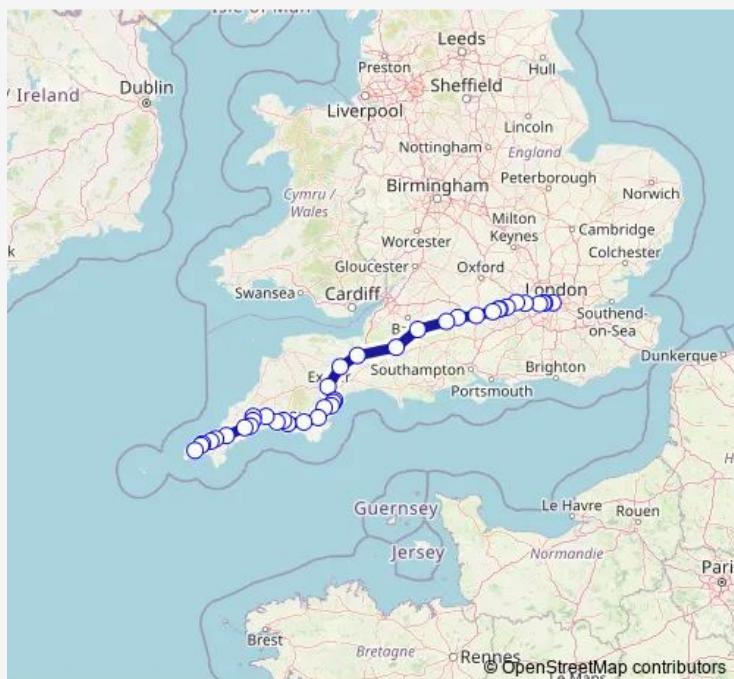

Route schedule

London Paddington — Penzance

Monday	—
Tuesday	—
Wednesday	—
Thursday	—
Friday	—
Saturday	—
Sunday	07:47-17:58

Route info

Direction: London Paddington

Stops: 37

Trip Duration: 5 hour 45 min

■ GWR — London Paddington - Penzance