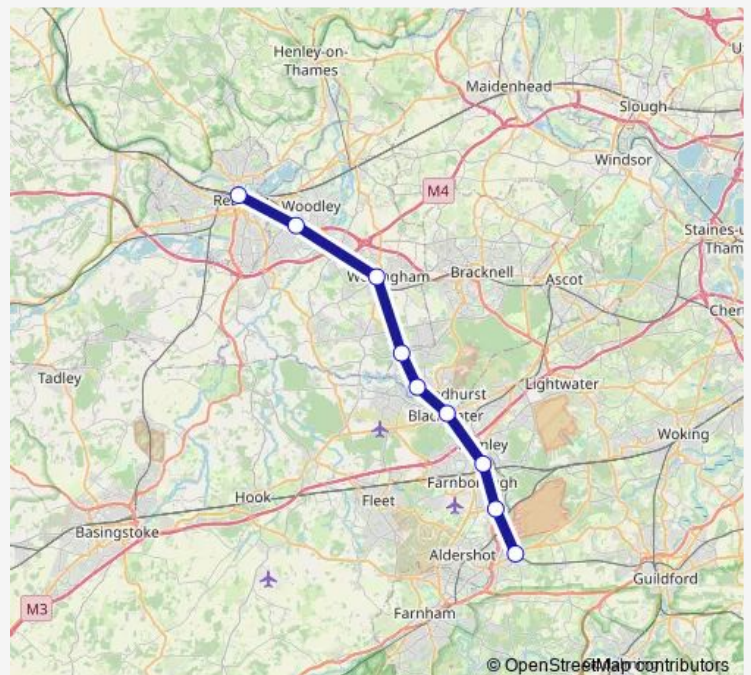

Wednesday —

Thursday —

Friday —

Saturday —

Sunday 08:06-23:10

Route info

Direction: Ash

Stops: 6

Trip Duration: 0 hour 30 min

■ GWR — Ash - Reading

Direction

Reading — Ash

9 stops

[Open route schedule](#)

Reading

Earley

Wokingham

Crowthorne

Sandhurst (Berkshire)

Blackwater

Farnborough North

North Camp

Ash

Route schedule

9 stops

[Open route schedule](#)

Ash

North Camp

Farnborough North

Blackwater

Sandhurst (Berkshire)

Crowthorne