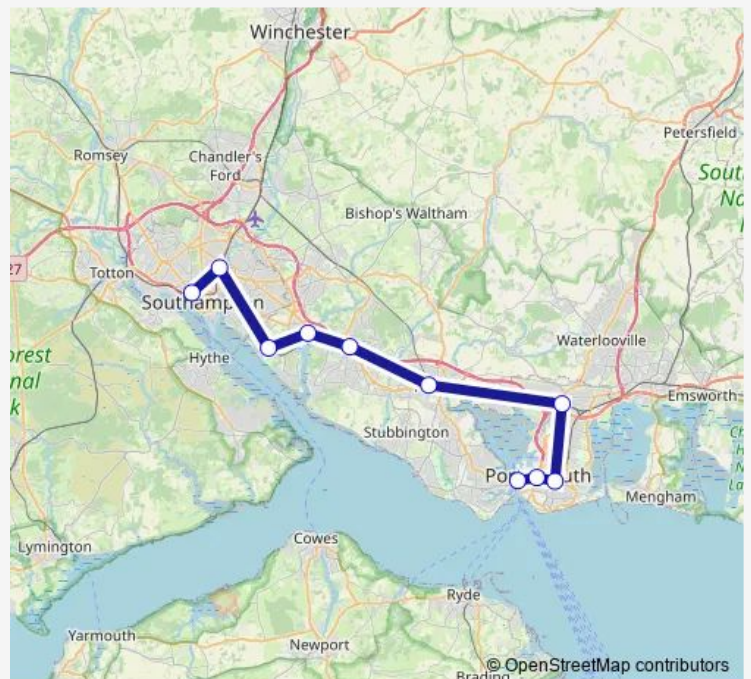

Rail GWR Portsmouth & Southsea - Southampton Central

[Go to website](#)

**Direction**

Southampton Central — Portsmouth & Southsea

9 stops

[Open route schedule](#)

Southampton Central

St Denys

Route info

Direction: Southampton Central

Stops: 9

Trip Duration: 0 hour 43 min

**Direction**

Portsmouth &amp; Southsea — Southampton Central

9 stops

[Open route schedule](#)

## Route info

Direction: Portsmouth &amp; Southsea

Stops: 9

Trip Duration: 0 hour 47 min

**Direction**

Southampton Central — Portsmouth Harbour

10 stops

[Open route schedule](#)

## Route schedule

Southampton Central — Portsmouth Harbour

Monday

—

Tuesday

—

Wednesday

—