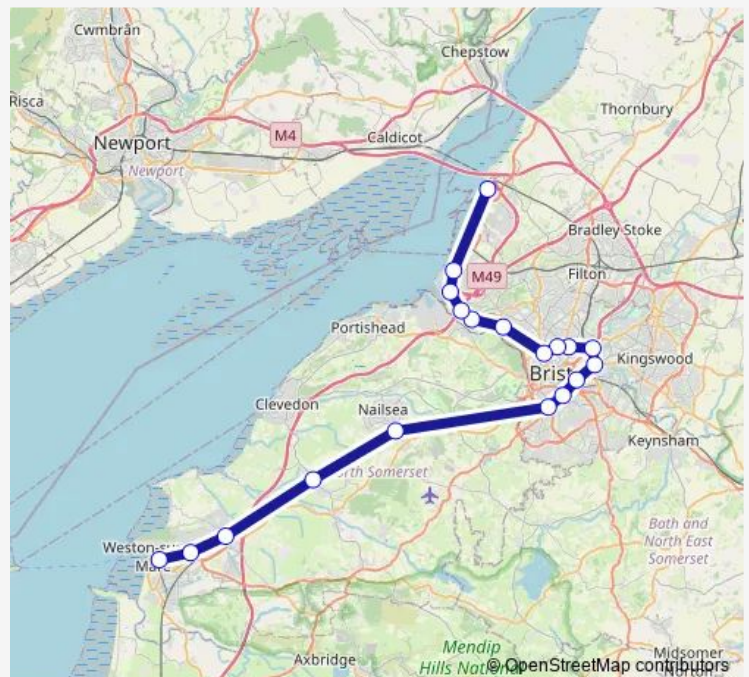

Rail GWR Weston-super-Mare - Severn Beach

[Go to website](#)

**Direction**

Weston-super-Mare — Severn Beach

19 stops

[Open route schedule](#)

Weston-super-Mare

Weston Milton

Saturday 09:10-19:10

Sunday 10:10-18:10

Route info

Direction: Weston-super-Mare

Stops: 19

Trip Duration: 1 hour 15 min

■ GWR — Weston-super-Mare - Severn Beach

## Direction

Severn Beach — Weston-super-Mare

19 stops

[Open route schedule](#)

Severn Beach

St Andrews Road

Avonmouth

Portway Park

## Route info

Direction: Severn Beach

Stops: 19

Trip Duration: 1 hour 22 min

GWR Rail time schedules and route maps are available in an offline PDF at [busmaps.com](https://busmaps.com). Use the [busmaps.com](https://busmaps.com) website to see live bus times, train schedule or subway schedule, and step-by-step directions for all public transit in Bristol