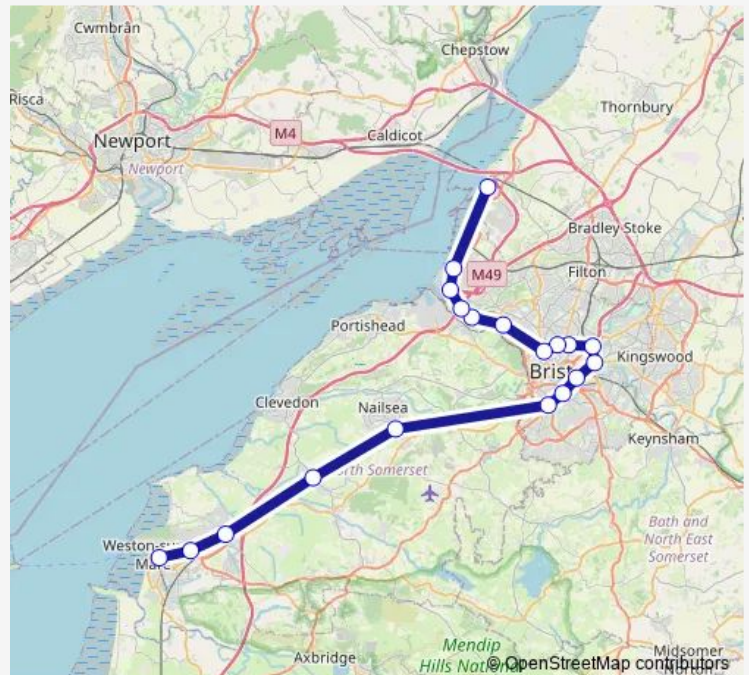

Rail GWR Weston-super-Mare - Severn Beach

[Go to website](#)

Direction

Weston-super-Mare — Severn Beach

19 stops

[Open route schedule](#)

Weston-super-Mare

Weston Milton

Saturday 09:10-19:10

Sunday 10:10-18:10

Route info

Direction: Weston-super-Mare

Stops: 19

Trip Duration: 1 hour 14 min

■ GWR — Weston-super-Mare - Severn Beach

Direction

Severn Beach — Weston-super-Mare

19 stops

[Open route schedule](#)

Severn Beach

St Andrews Road

Avonmouth

Portway Park

Shirehampton

Direction: Severn Beach

Stops: 19

Trip Duration: 1 hour 24 min

GWR Rail time schedules and route maps are available in an offline PDF at busmaps.com. Use the busmaps.com website to see live bus times, train schedule or subway schedule, and step-by-step directions for all public transit in Bristol