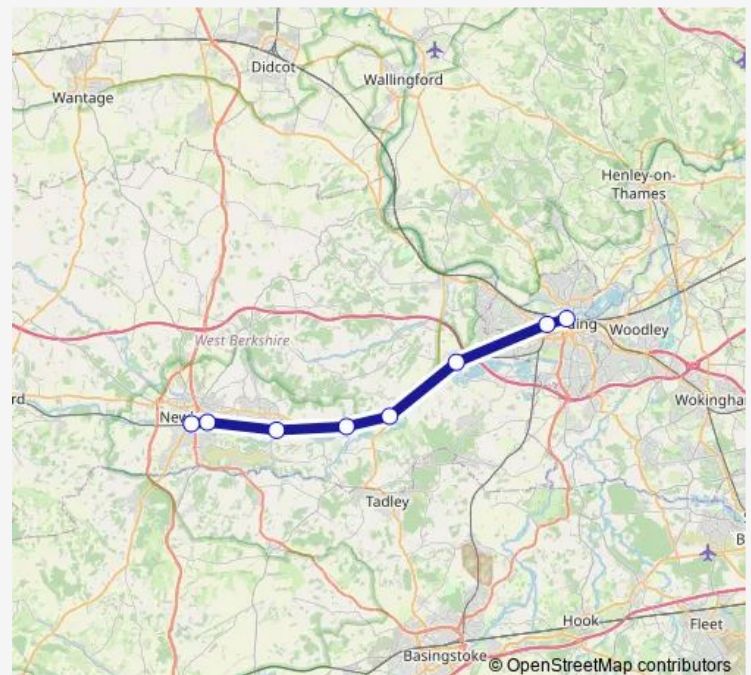

### Direction

Newbury — Reading

8 stops

[Open route schedule](#)

Newbury

Newbury Racecourse

Thatcham

Midgham

### Route info

Direction: Newbury

Stops: 8

Trip Duration: 0 hour 27 min

■ GWR — Reading - Newbury

**Direction**

Reading — Newbury

8 stops

## Route info

Direction: Reading

Stops: 8

Trip Duration: 0 hour 28 min

**Direction**

Newbury — Reading

6 stops

[Open route schedule](#)

## Route info

Direction: Newbury

Stops: 6

Trip Duration: 0 hour 23 min

**Direction**

Newbury — Reading

5 stops

[Open route schedule](#)